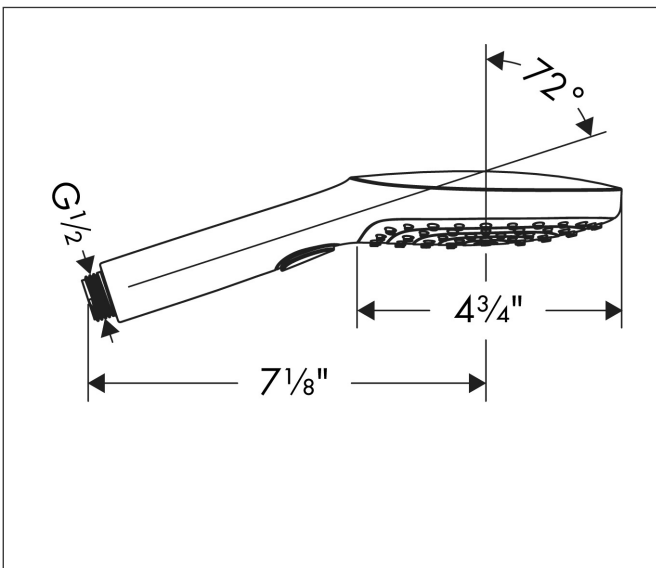

Brand hansgrohe
 Art. Name **Raindance Select E** Handshower 120 3-Jet, 2.5 GPM
 Art. Nr. 26521251
 Surface Brushed Gold Optic
 Pos. 1

Product Picture

Features

- Spray pattern: RainAir, Rain, Whirl
- 78 spray nozzles
- convenient spray selection via Select button
- spray disc surface: easy cleanable plastic spray disc
- Maximum flow rate: 2.5 GPM

Drawing

Technology

Spray Types