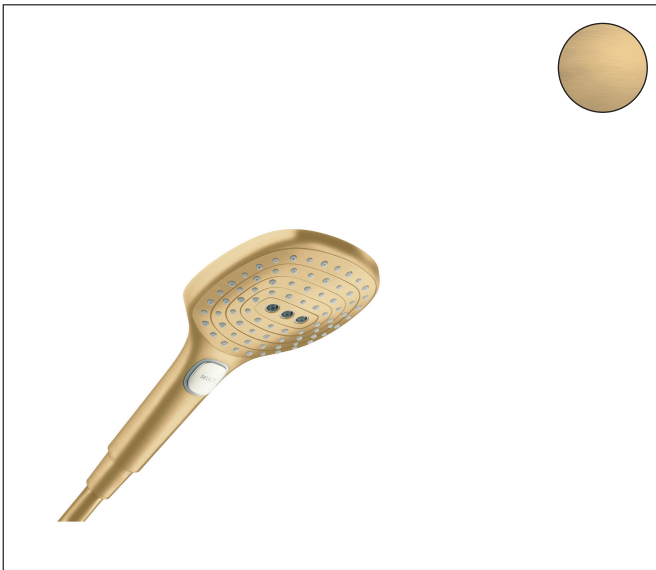

Brand hansgrohe
 Art. Name **Raindance Select E** Handshower 120 3-Jet, 2.5 GPM
 Art. Nr. 26521251
 Surface Brushed Gold Optic
 Pos. 1

Product Picture

Features

- Spray pattern: RainAir, Rain, Whirl
- 78 spray nozzles
- convenient spray selection via Select button
- spray disc surface: easy cleanable plastic spray disc
- Maximum flow rate: 2.5 GPM

Drawing

Technology

Spray Types