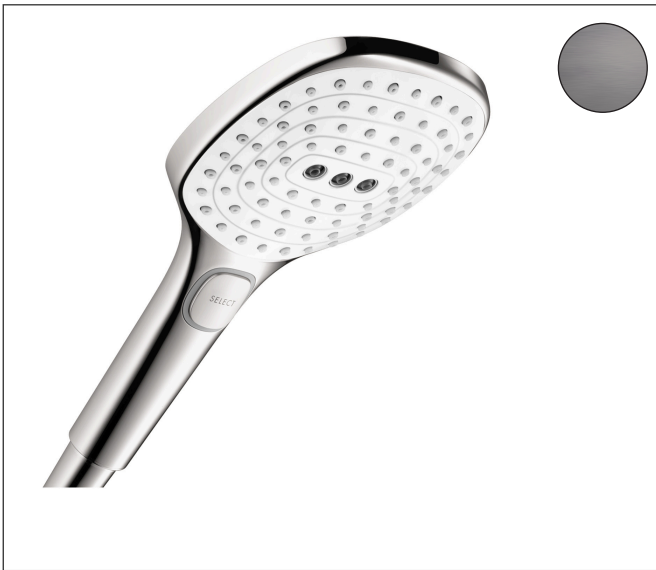

Brand hansgrohe
 Art. Name **Raindance Select E** Handshower 120 3-Jet, 2.5 GPM
 Art. Nr. 26521341
 Surface Brushed Black Chrome
 Pos. 1

Product Picture

Features

- Spray pattern: RainAir, Rain, Whirl
- 78 spray nozzles
- convenient spray selection via Select button
- spray disc surface: easy cleanable plastic spray disc
- Maximum flow rate: 2.5 GPM