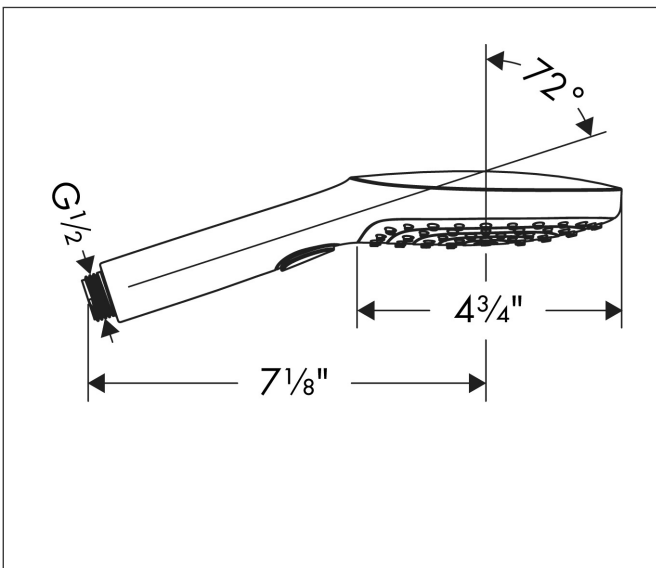

Drawing

Technology

Spray Types

Certificates/approvals