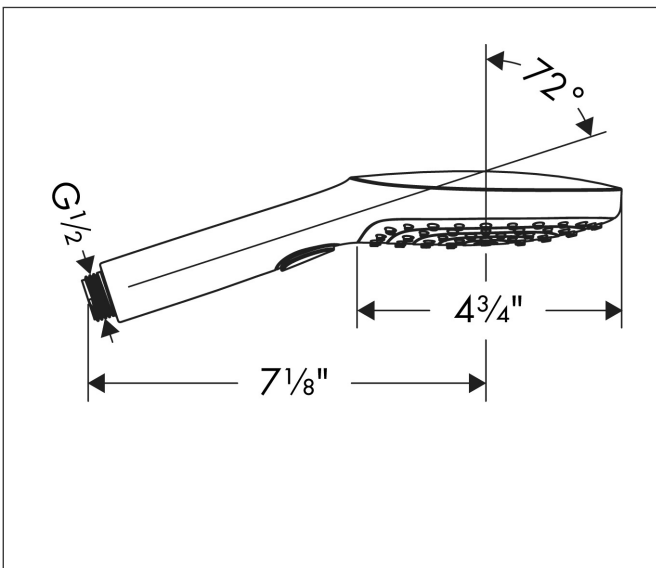

Brand hansgrohe
 Art. Name **Raindance Select E** Handshower 120 3-Jet, 2.5 GPM
 Art. Nr. 26521831
 Surface Polished Nickel
 Pos. 1

Product Picture

Features

- Spray pattern: RainAir, Rain, Whirl
- 78 spray nozzles
- convenient spray selection via Select button
- spray disc surface: easy cleanable plastic spray disc
- Maximum flow rate: 2.5 GPM

Drawing

Technology

Spray Types