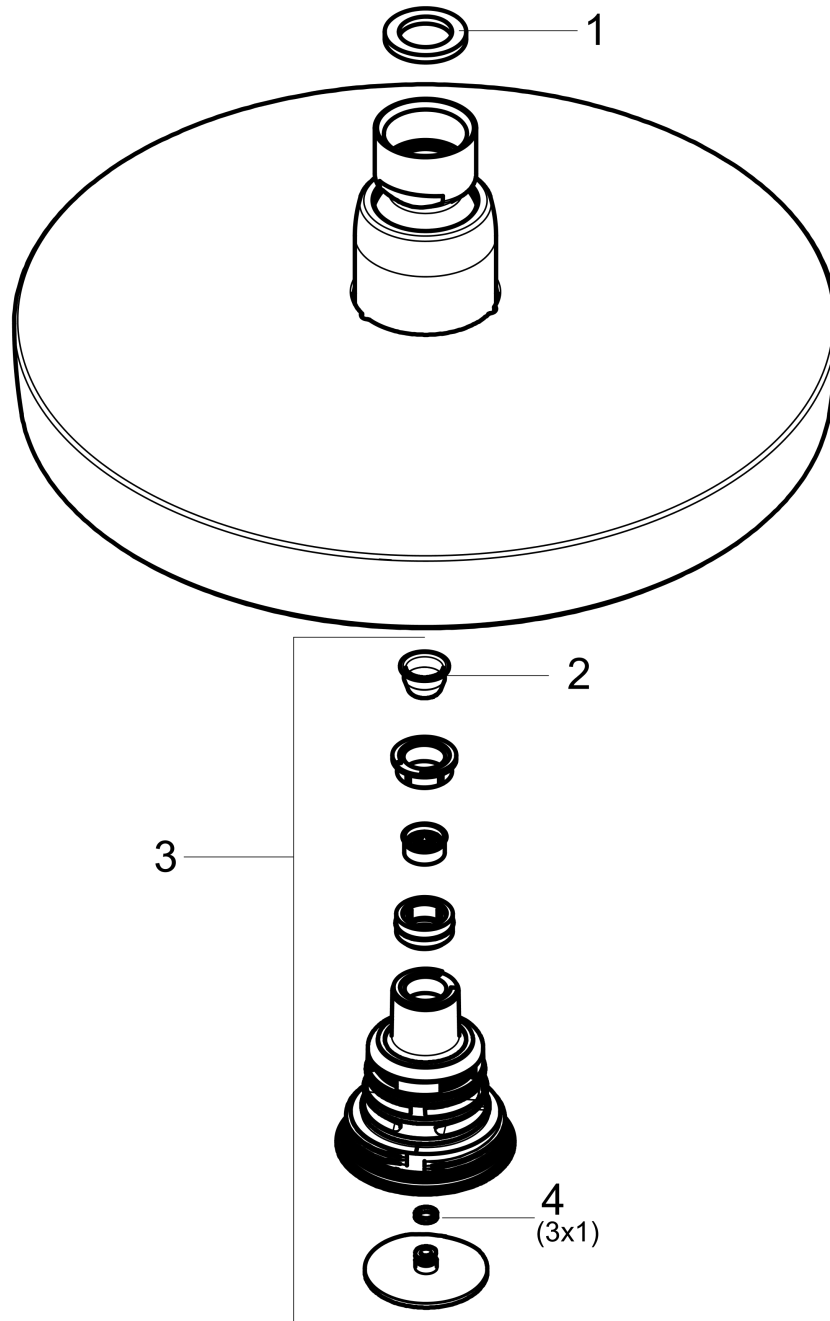

Croma Select S
Showerhead 180 2-Jet, 2.0 GPM
 Finishes : **white/chrome** Part no. : **26523401**

Description

Features

- 147 no-clog spray channels
- Spray modes: Rain, IntenseRain
- Flow: 2.0 GPM (7.6 L/Min)
- Select button for comfortable alternation of spray modes
- Fully-finished matching spray face

Item details

List Price \$ 288.00

Technology

Compliance

Product image

Scale drawing

Croma Select S
Showerhead 180 2-Jet, 2.0 GPM
 Finishes : **white/chrome** Part no. : **26523401**

Exploded drawing

Year of production: >01/16

Croma Select S
Showerhead 180 2-Jet, 2.0 GPM
 Finishes : **white/chrome** Part no. : **26523401**

Spare parts list

Year of production: >01/16

Pos.	Description	Part no.	Price	PU
1	seal	98058000	-	1
2	filter	97735000	-	1
3	selector assy	98343001	-	1
4	O-ring 3x1	98384000	-	1
a	cover	98344000	-	1