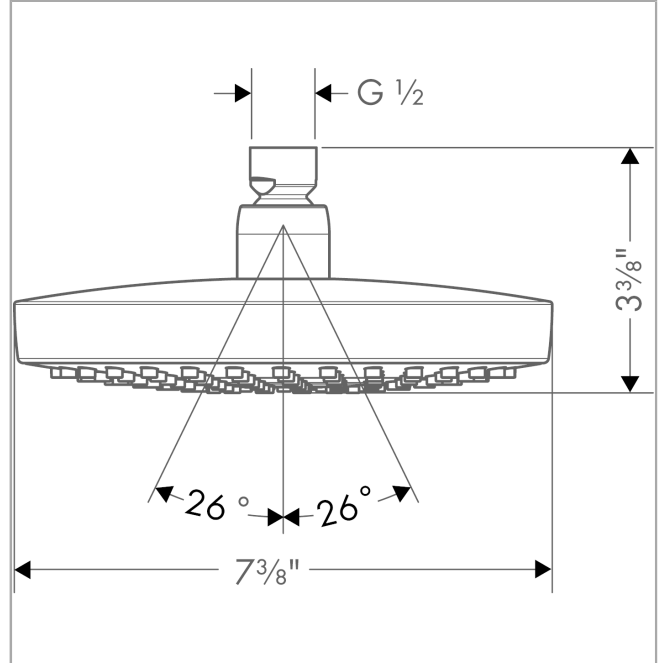

Croma Select S
Showerhead 180 2-Jet, 2.0 GPM
 Finishes : **white/chrome** Part no. : **26523401**

Description

Features

- 147 no-clog spray channels
- Spray modes: Rain, IntenseRain
- Flow: 2.0 GPM (7.6 L/Min)
- Select button for comfortable alternation of spray modes
- Fully-finished matching spray face

Item details

List Price \$ 288.00

Technology

Compliance

Product image

Scale drawing

Croma Select S
Showerhead 180 2-Jet, 2.0 GPM
 Finishes : **white/chrome** Part no. : **26523401**

Exploded drawing

Year of production: >01/16

Croma Select S
Showerhead 180 2-Jet, 2.0 GPM
 Finishes : **white/chrome** Part no. : **26523401**

Spare parts list

Year of production: >01/16

Pos.	Description	Part no.	Price	PU
1	seal	98058000	-	1
2	filter	97735000	-	1
3	selector assy	98343001	-	1
4	O-ring 3x1	98384000	-	1
a	cover	98344000	-	1