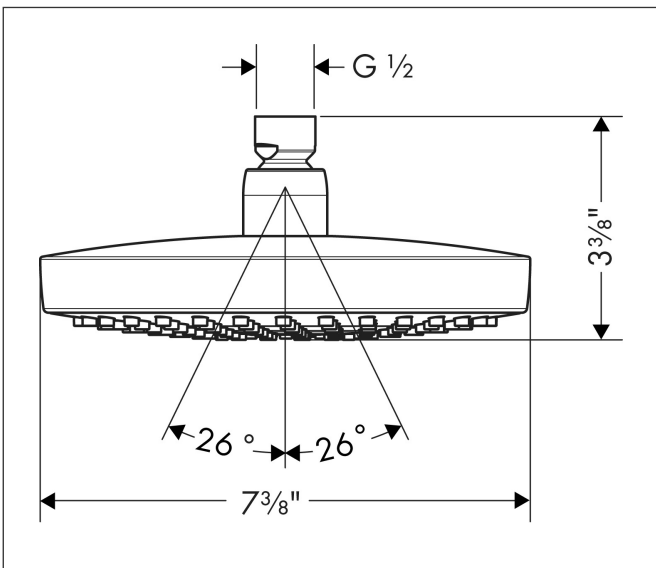

Brand hansgrohe
 Art. Name **Croma Select S** Showerhead 180 2-Jet, 1.5 GPM
 Art. Nr. 26549821
 Surface Brushed Nickel
 Pos. 1

Product Picture

Features

- Showerhead size: 180 mm
- Spray pattern: Rain, IntenseRain
- Maximum flow rate (at 3 bar): 5.7 l/min
- Select button on overhead shower
- 147 no-clog spray nozzles
- Spray disc surface: fully finished matching spray face
- Spray disc removable for cleaning

Drawing

Technology

Spray Types