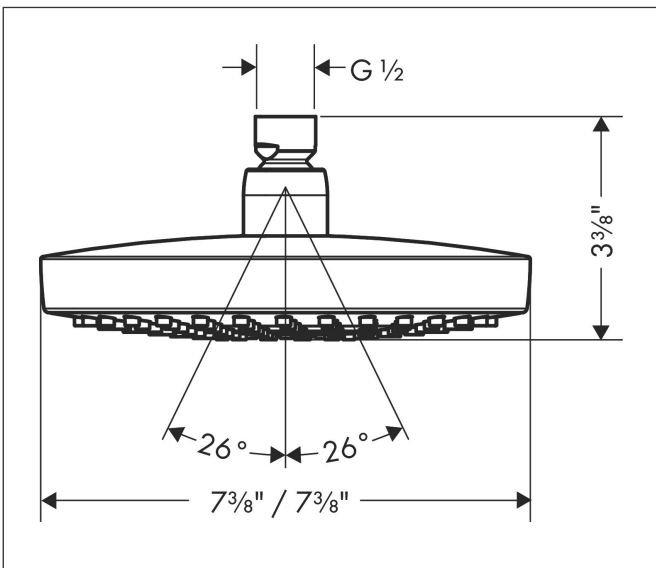

Brand hansgrohe
 Art. Name **Croma Select E** Showerhead 180 2-Jet, 1.5 GPM
 Art. Nr. 26817001
 Surface Chrome
 Pos. 1

Product Picture

Features

- Showerhead size: 180 mm
- Spray pattern: Rain, IntenseRain
- Maximum flow rate (at 3 bar): 5.7 l/min
- Select button on overhead shower
- 147 no-clog spray nozzles
- Spray disc surface: fully finished matching spray face

Drawing

Technology

Spray Types