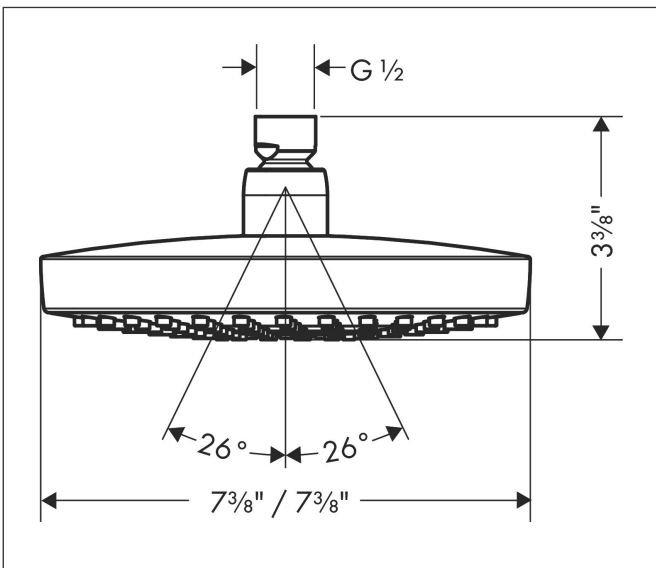

Brand hansgrohe
 Art. Name **Croma Select E** Showerhead 180 2-Jet, 1.5 GPM
 Art. Nr. 26817821
 Surface Brushed Nickel
 Pos. 1

Product Picture

Features

- Showerhead size: 180 mm
- Spray pattern: Rain, IntenseRain
- Maximum flow rate (at 3 bar): 5.7 l/min
- Select button on overhead shower
- 147 no-clog spray nozzles
- Spray disc surface: fully finished matching spray face

Drawing

Technology

Spray Types