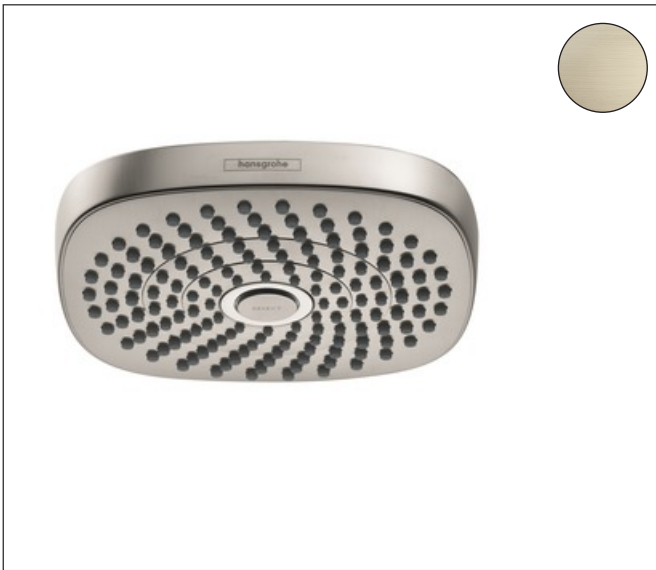

Brand hansgrohe
 Art. Name **Croma Select E** Showerhead 180 2-Jet, 1.5 GPM
 Art. Nr. 26817821
 Surface Brushed Nickel
 Pos. 1

Product Picture

Features

- Showerhead size: 180 mm
- Spray pattern: Rain, IntenseRain
- Maximum flow rate (at 3 bar): 5.7 l/min
- Select button on overhead shower
- 147 no-clog spray nozzles
- Spray disc surface: fully finished matching spray face

Drawing

Technology

Spray Types