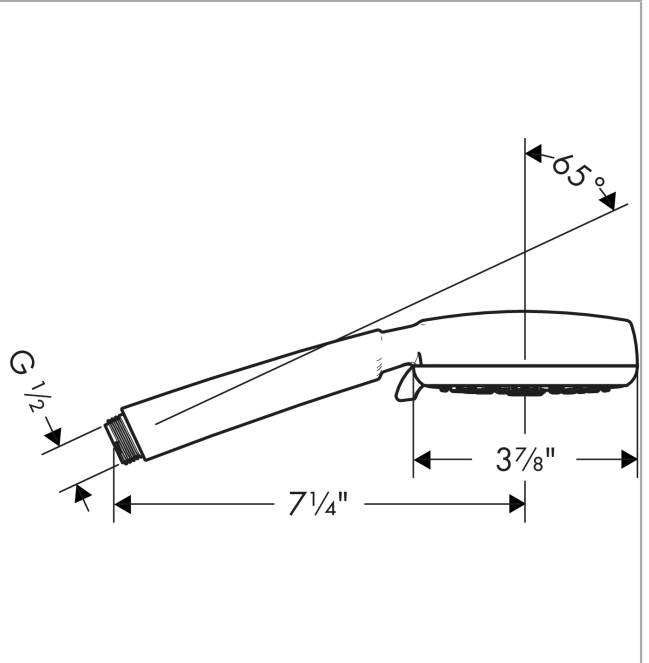

Crometta 100
Handshower 3-Jet, 2.0 GPM
 Finishes : **white/chrome** Part no. : **26826401**

Description

Features

- 75 no-clog spray channels
- Spray modes: Full, Pulsating Massage, Intense Turbo
- Flow: 2.0 GPM (7.6 L/Min)
- Easy-to-clean white spray face

Item details

List Price \$ 73.00

Technology

Compliance

Product image

Scale drawing

Crometta 100
Handshower 3-Jet, 2.0 GPM
Finishes : **white/chrome** Part no. : **26826401**

Exploded drawing

Year of production: >01/18

Crometta 100
Handshower 3-Jet, 2.0 GPM
 Finishes : **white/chrome** Part no. : **26826401**

Spare parts list

Year of production: >01/18

Pos.	Description	Part no.	Price	PU
1	filter packing	94246000	-	1