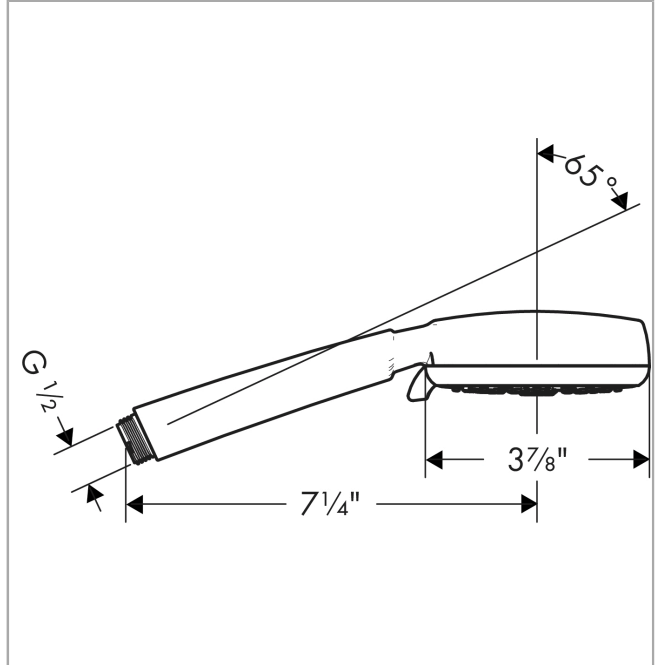

Crometta 100
Handshower 3-Jet, 2.0 GPM
 Finishes : **brushed nickel** Part no. : **26826821**

Description

Features

- 75 no-clog spray channels
- Spray modes: Full, Pulsating Massage, Intense Turbo
- Flow: 2.0 GPM (7.6 L/Min)
- Easy-to-clean white spray face

Item details

List Price \$ 84.00

Technology

Compliance

Product image

Scale drawing

Crometta 100
Handshower 3-Jet, 2.0 GPM
Finishes : **brushed nickel** Part no. : **26826821**

Exploded drawing

Year of production: >01/18

Crometta 100
Handshower 3-Jet, 2.0 GPM
 Finishes : **brushed nickel** Part no. : **26826821**

Spare parts list

Year of production: >01/18

| Pos. | Description | Part no. | Price | PU |
|-------------|--------------------|-----------------|--------------|-----------|
| 1 | filter packing | 94246000 | - | 1 |