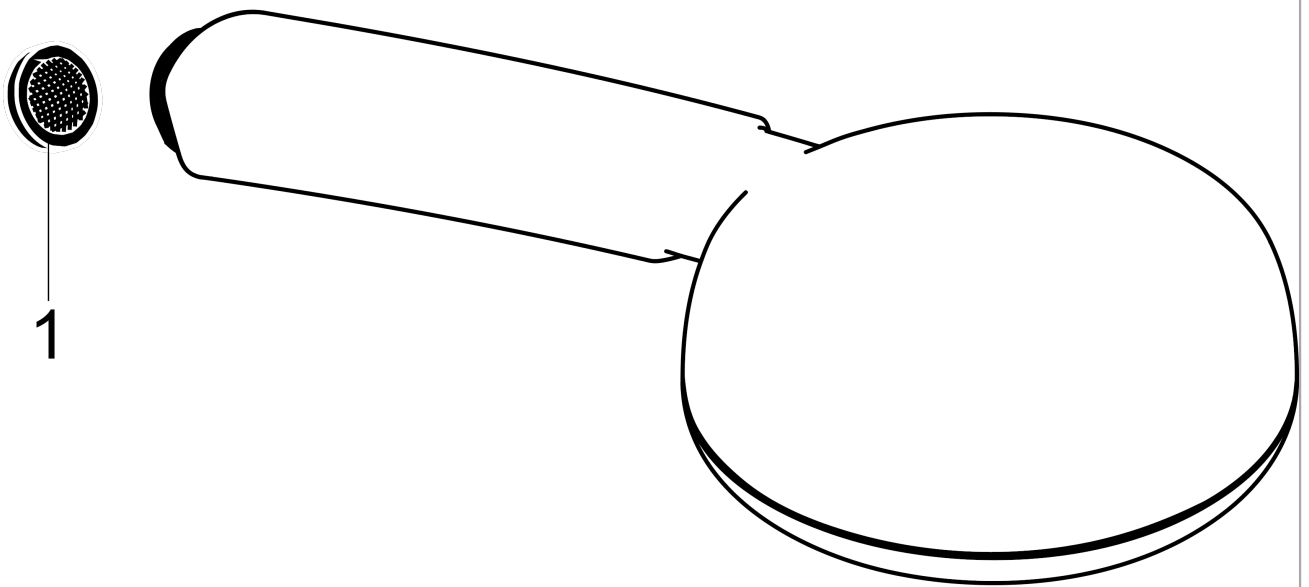

Crometta 100
Handshower Vario-Jet, 2.0 GPM
 Finishes : **brushed nickel** Part no. : **26827821**

Description

Features

- 85 no-clog spray channels
- Spray modes: Vario-Jet (spray zones of variable intensity)
- Flow: 2.0 GPM (7.6 L/Min)
- Easy-to-clean white spray face

Item details

List Price \$ 73.00

Technology

Compliance

Product image

Scale drawing

Crometta 100
Handshower Vario-Jet, 2.0 GPM
Finishes : **brushed nickel** Part no. : **26827821**

Exploded drawing

Year of production: >01/18

Crometta 100
Handshower Vario-Jet, 2.0 GPM
 Finishes : **brushed nickel** Part no. : **26827821**

Spare parts list

Year of production: >01/18

Pos.	Description	Part no.	Price	PU
1	filter packing	94246000	-	1