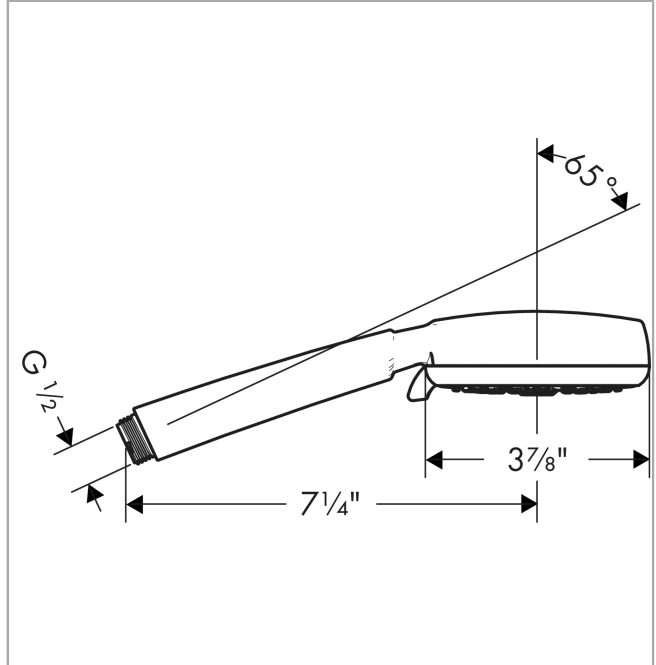

Crometta 100
Handshower Vario-Jet, 2.0 GPM
 Finishes : **brushed nickel** Part no. : **26827821**

Description

Features

- 85 no-clog spray channels
- Spray modes: Vario-Jet (spray zones of variable intensity)
- Flow: 2.0 GPM (7.6 L/Min)
- Easy-to-clean white spray face

Item details

List Price \$ 73.00

Technology

Compliance

Product image

Scale drawing

Crometta 100
Handshower Vario-Jet, 2.0 GPM
Finishes : **brushed nickel** Part no. : **26827821**

Exploded drawing

Year of production: >01/18

Crometta 100
Handshower Vario-Jet, 2.0 GPM
 Finishes : **brushed nickel** Part no. : **26827821**

Spare parts list

Year of production: >01/18

Pos.	Description	Part no.	Price	PU
1	filter packing	94246000	-	1