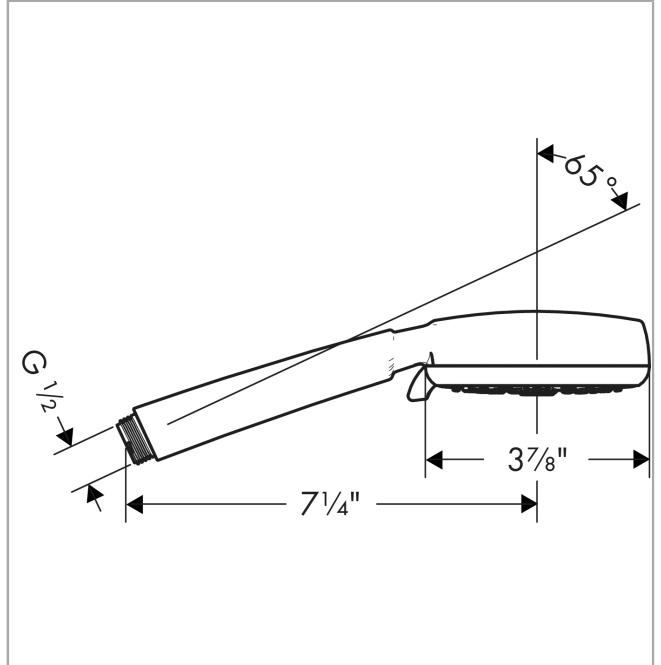

**Crometta 100**  
**Handshower 3-Jet, 1.8 GPM**  
 Finishes : **white/chrome** Part no. : **26833401**

**Description**

**Features**

- 75 no-clog spray channels
- Spray modes: Full, Pulsating Massage, Intense Turbo
- Flow: 1.8 GPM (6.8 L/Min)
- Easy-to-clean white spray face

**Item details**

List Price \$ 73.00

**Technology**

**Compliance**

**Product image**

**Scale drawing**

**Crometta 100**  
**Handshower 3-Jet, 1.8 GPM**  
Finishes : **white/chrome** Part no. : **26833401**

Exploded drawing

Year of production: >01/18

**Crometta 100**  
**Handshower 3-Jet, 1.8 GPM**  
 Finishes : **white/chrome**    Part no. : **26833401**

**Spare parts list**

Year of production: >01/18

<b>Pos.</b>	<b>Description</b>	<b>Part no.</b>	<b>Price</b>	<b>PU</b>
1	filter packing	94246000	-	1