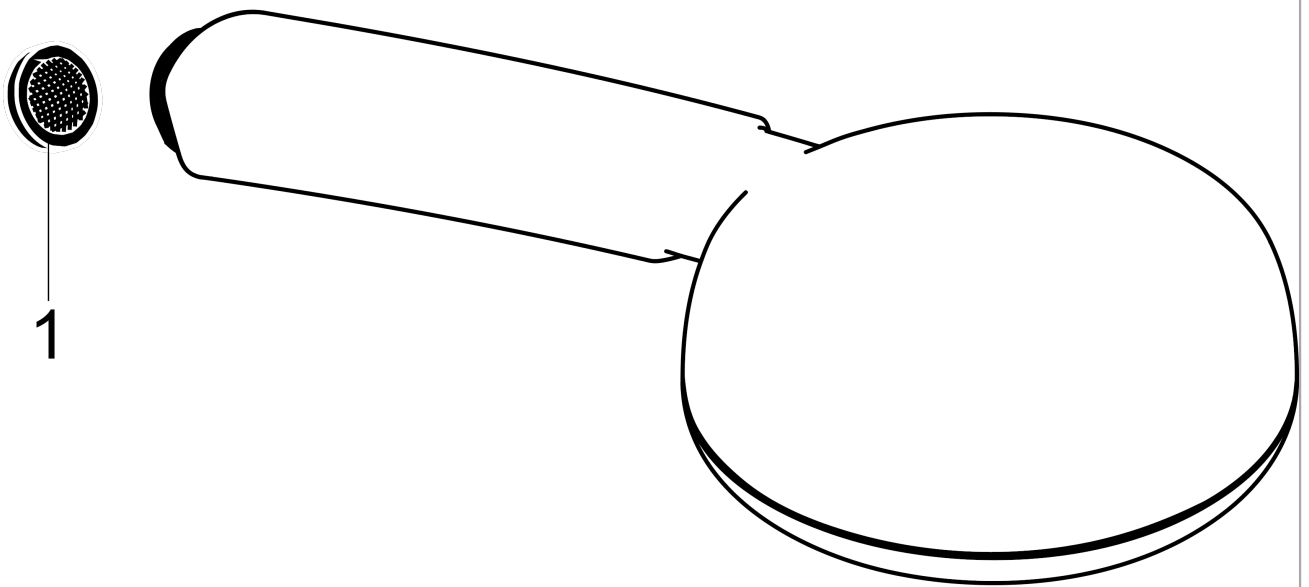

**Crometta 100**  
**Handshower 3-Jet, 1.8 GPM**  
 Finishes : **white/chrome** Part no. : **26833401**

**Description**

**Features**

- 75 no-clog spray channels
- Spray modes: Full, Pulsating Massage, Intense Turbo
- Flow: 1.8 GPM (6.8 L/Min)
- Easy-to-clean white spray face

**Item details**

List Price \$ 73.00

**Technology**

**Compliance**

**Product image**

**Scale drawing**

**Crometta 100**  
**Handshower 3-Jet, 1.8 GPM**  
Finishes : **white/chrome** Part no. : **26833401**

Exploded drawing

Year of production: >01/18

**Crometta 100**  
**Handshower 3-Jet, 1.8 GPM**  
 Finishes : **white/chrome**    Part no. : **26833401**

**Spare parts list**

Year of production: >01/18

<b>Pos.</b>	<b>Description</b>	<b>Part no.</b>	<b>Price</b>	<b>PU</b>
1	filter packing	94246000	-	1