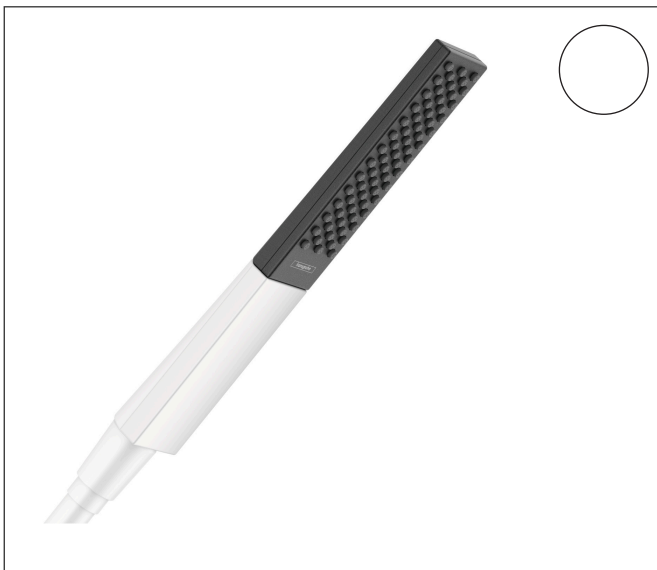

Brand hansgrohe
 Art. Name **Rainfinity** Baton Handshower 100 1-Jet, 1.5 GPM
 Art. Nr. 26863701
 Surface Matte White
 Pos. 1

Product Picture

Features

- Spray pattern: PowderRain
- Spray disc surface: graphite
- Maximum flow rate (at 3 bar): 5.7 l/min

Drawing

Technology

Spray Types

Brand hansgrohe
Art. Name **Rainfinity** Baton Handshower 100 1-Jet, 1.5 GPM
Art. Nr. 26863701
Surface Matte White
Pos. 1

Spare Parts Drawings for build year: >06/21

Brand hansgrohe
Art. Name **Rainfinity** Baton Handshower 100 1-Jet, 1.5 GPM
Art. Nr. 26863701
Surface Matte White
Pos. 1