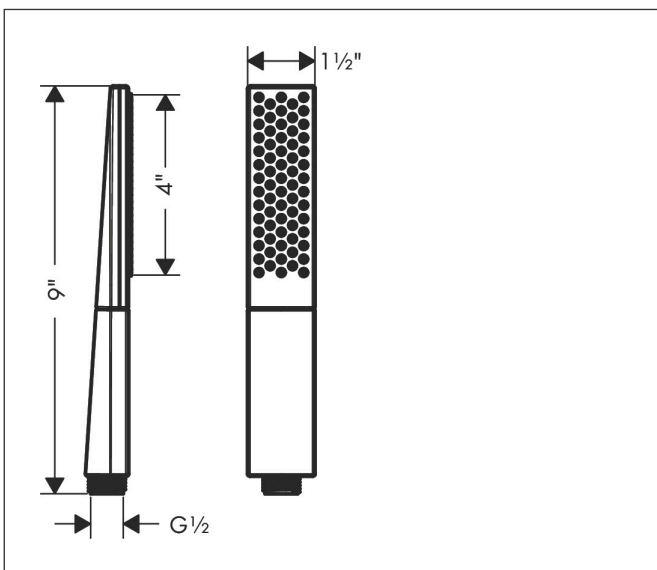

Brand hansgrohe
 Art. Name **Rainfinity** Baton Handshower 100 1-Jet, 1.5 GPM
 Art. Nr. 26863701
 Surface Matte White
 Pos. 1

Product Picture

Features

- Spray pattern: PowderRain
- Spray disc surface: graphite
- Maximum flow rate (at 3 bar): 5.7 l/min

Drawing

Technology

Spray Types

Brand hansgrohe
Art. Name **Rainfinity** Baton Handshower 100 1-Jet, 1.5 GPM
Art. Nr. 26863701
Surface Matte White
Pos. 1

Spare Parts Drawings for build year: >06/21

Brand hansgrohe
Art. Name **Rainfinity** Baton Handshower 100 1-Jet, 1.5 GPM
Art. Nr. 26863701
Surface Matte White
Pos. 1

Spare parts list for build year: >06/21

Pos.	Description	Article number
1	filter	92672000
2	seal	98058000