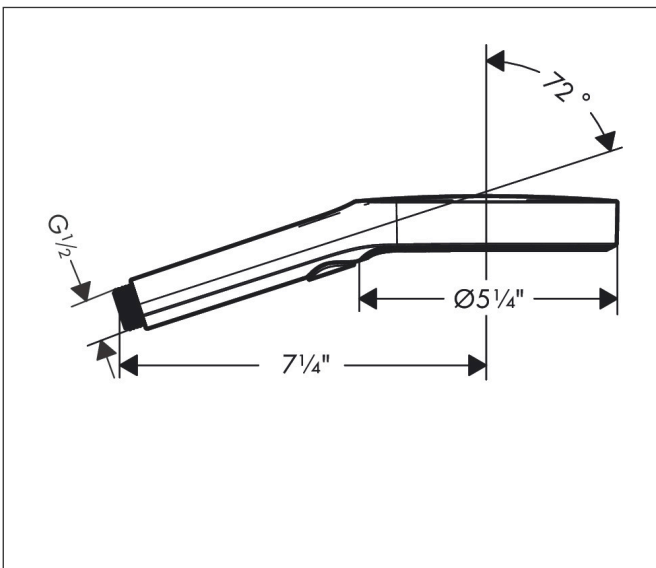

Brand hansgrohe
 Art. Name **Rainfinity** Handshower 130 3-Jet, 2.5 GPM
 Art. Nr. 26864001
 Surface Chrome
 Pos. 1

Product Picture

Features

- Spray pattern: PowderRain, Intense PowderRain, MonoRain
- Convenient spray selection via Select button
- Spray disc surface: easy cleanable aluminum spray disc, graphite
- Maximum flow rate (at 3 bar): 9.5 l/min

Drawing

Technology

Spray Types