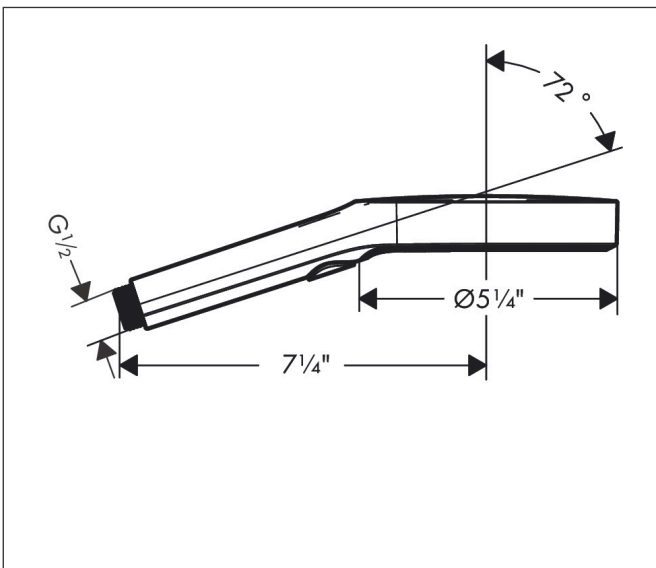

Drawing

Technology

Spray Types

Certificates/approvals