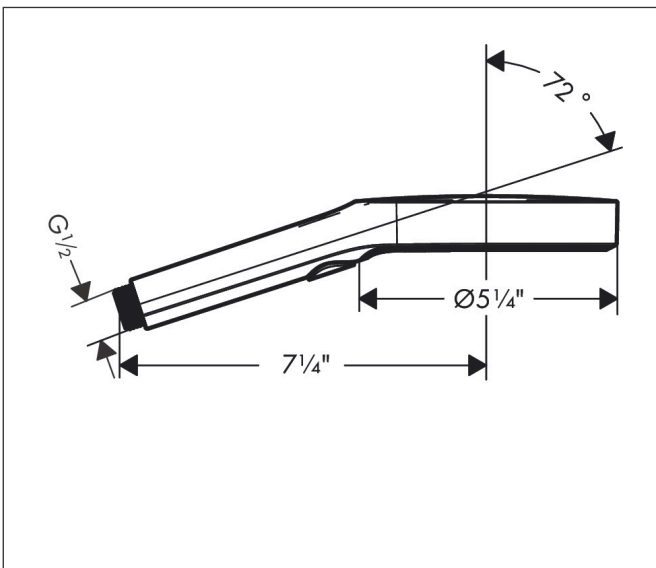

Brand hansgrohe
 Art. Name **Rainfinity** Handshower 130 3-Jet, 2.5 GPM
 Art. Nr. 26864821
 Surface Brushed Nickel
 Pos. 1

Product Picture

Features

- Spray pattern: PowderRain, Intense PowderRain, MonoRain
- Convenient spray selection via Select button
- Spray disc surface: easy cleanable aluminum spray disc, graphite
- Maximum flow rate (at 3 bar): 9.5 l/min

Drawing

Technology

Spray Types