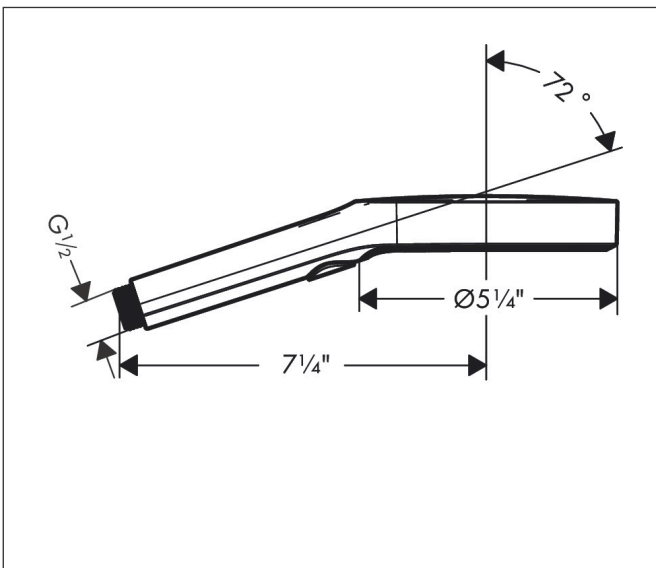

Brand hansgrohe
 Art. Name **Rainfinity** Handshower 130 3-Jet, 1.75 GPM
 Art. Nr. 26865701
 Surface Matte White
 Pos. 1

Product Picture

Features

- Spray pattern: PowderRain, Intense PowderRain, MonoRain
- Convenient spray selection via Select button
- Spray disc surface: easy cleanable aluminum spray disc, graphite
- Maximum flow rate (at 3 bar): 6.6 l/min

Drawing

Technology

Spray Types

Brand hansgrohe
Art. Name **Rainfinity** Handshower 130 3-Jet, 1.75 GPM
Art. Nr. 26865701
Surface Matte White
Pos. 1

Spare Parts Drawings for build year: >10/19

Brand hansgrohe
Art. Name **Rainfinity** Handshower 130 3-Jet, 1.75 GPM
Art. Nr. 26865701
Surface Matte White
Pos. 1

Spare parts list for build year: >10/19

Pos.	Description	Article number
1	seal	98058000
2	filter	92672000