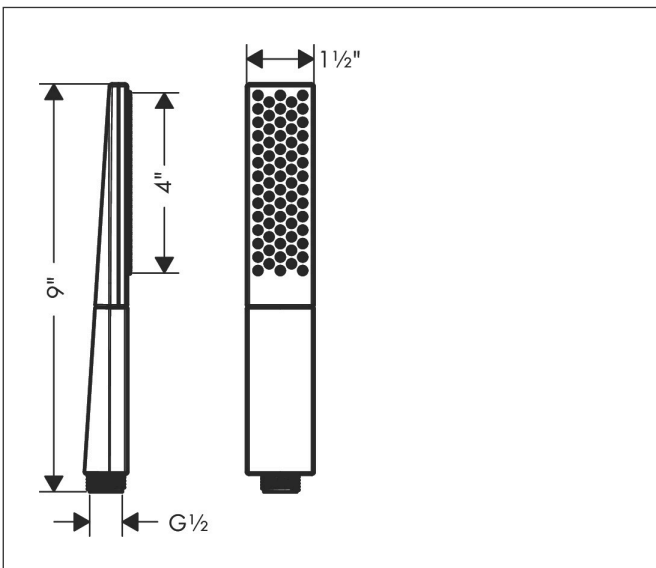

Brand hansgrohe
 Art. Name **Rainfinity** Baton Handshower 100 1-Jet, 2.5 GPM
 Art. Nr. 26866001
 Surface Chrome
 Pos. 1

Product Picture

Features

- Spray pattern: PowderRain
- Spray disc surface: easy cleanable aluminum spray disc, graphite
- Maximum flow rate (at 3 bar): 9.5 l/min

Drawing

Technology

Spray Types