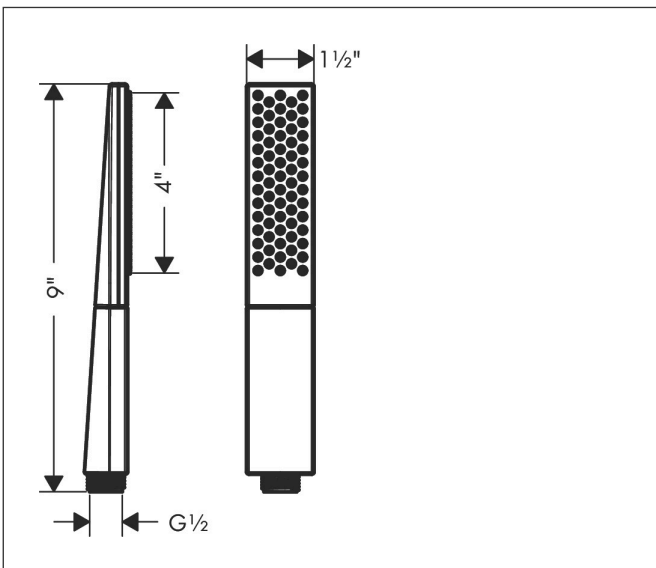

Drawing

Technology

Spray Types

Certificates/approvals

C ®