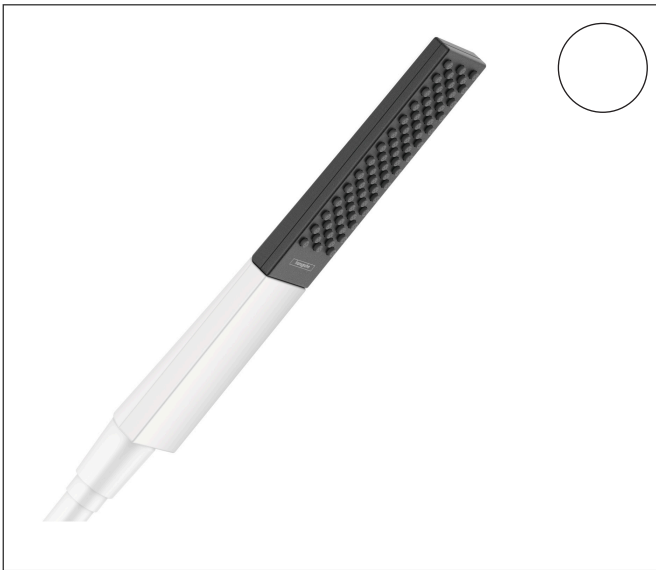

Brand hansgrohe  
 Art. Name **Rainfinity** Baton Handshower 100 1-Jet, 2.5 GPM  
 Art. Nr. 26866701  
 Surface Matte White  
 Pos. 1

## Product Picture

## Features

- Spray pattern: PowderRain
- Spray disc surface: easy cleanable aluminum spray disc, graphite
- Maximum flow rate (at 3 bar): 9.5 l/min