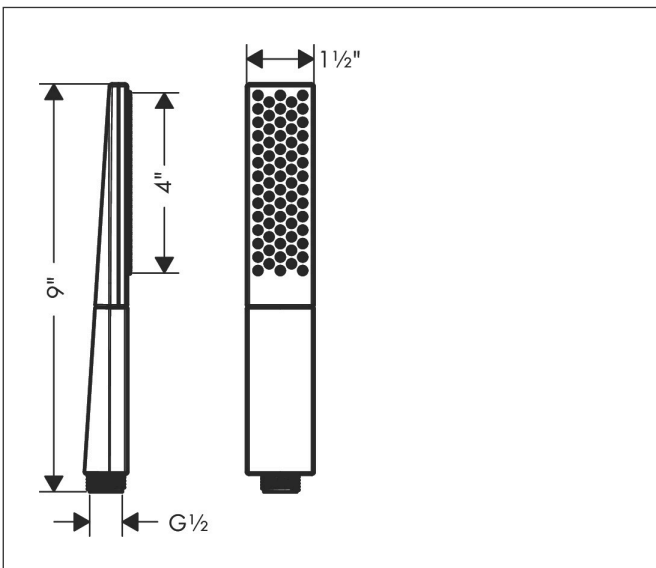

Brand hansgrohe
 Art. Name **Rainfinity** Baton Handshower 100 1-Jet, 1.75 GPM
 Art. Nr. 26867001
 Surface Chrome
 Pos. 1

Product Picture

Features

- Spray pattern: PowderRain
- Spray disc surface: easy cleanable aluminum spray disc, graphite
- Maximum flow rate (at 3 bar): 6.6 l/min

Drawing

Technology

Spray Types