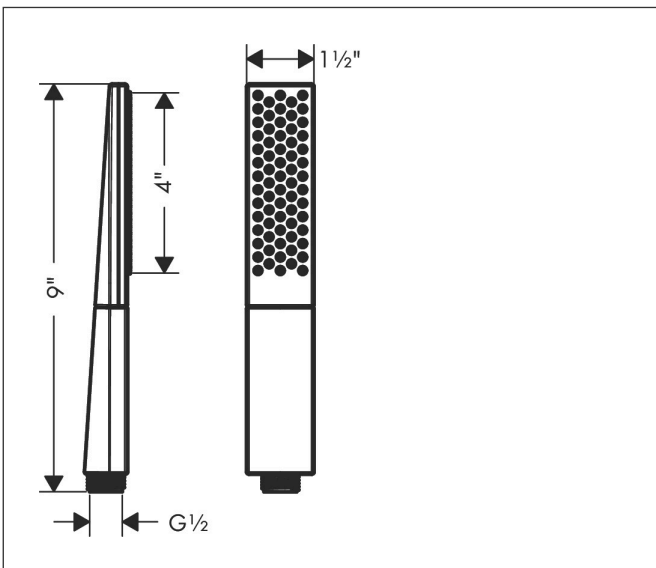

Drawing

Technology

Spray Types

Certificates/approvals