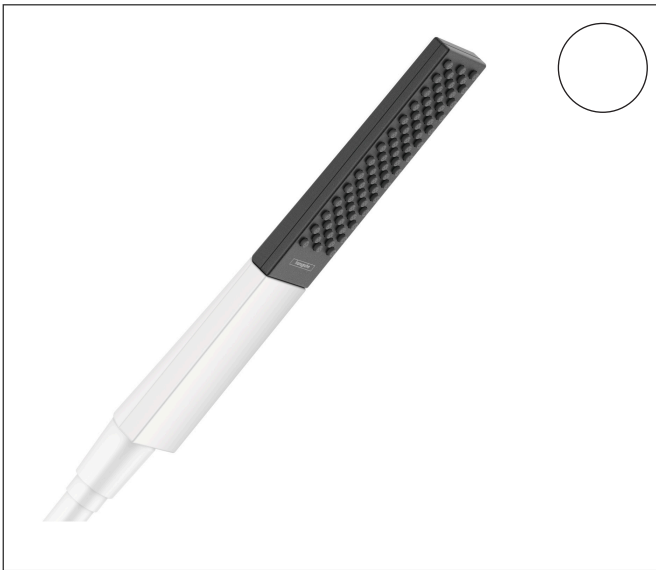

Brand hansgrohe
 Art. Name **Rainfinity** Baton Handshower 100 1-Jet, 1.75 GPM
 Art. Nr. 26867701
 Surface Matte White
 Pos. 1

Product Picture

Features

- Spray pattern: PowderRain
- Spray disc surface: easy cleanable aluminum spray disc, graphite
- Maximum flow rate (at 3 bar): 6.6 l/min

Drawing

Technology

Spray Types

Brand hansgrohe
Art. Name **Rainfinity** Baton Handshower 100 1-Jet, 1.75 GPM
Art. Nr. 26867701
Surface Matte White
Pos. 1

Spare Parts Drawings for build year: >10/19

Brand hansgrohe
Art. Name **Rainfinity** Baton Handshower 100 1-Jet, 1.75 GPM
Art. Nr. 26867701
Surface Matte White
Pos. 1

Spare parts list for build year: >10/19

Pos.	Description	Article number
1	filter	92672000
2	seal	98058000