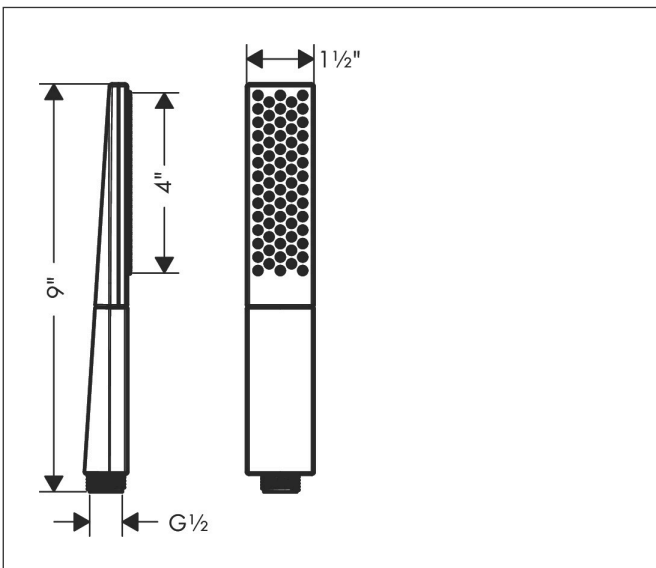

Brand hansgrohe
 Art. Name **Rainfinity** Baton Handshower 100 1-Jet, 1.75 GPM
 Art. Nr. 26867701
 Surface Matte White
 Pos. 1

Product Picture

Features

- Spray pattern: PowderRain
- Spray disc surface: easy cleanable aluminum spray disc, graphite
- Maximum flow rate (at 3 bar): 6.6 l/min

Drawing

Technology

Spray Types

Brand hansgrohe
Art. Name **Rainfinity** Baton Handshower 100 1-Jet, 1.75 GPM
Art. Nr. 26867701
Surface Matte White
Pos. 1

Spare Parts Drawings for build year: >10/19

Brand hansgrohe
Art. Name **Rainfinity** Baton Handshower 100 1-Jet, 1.75 GPM
Art. Nr. 26867701
Surface Matte White
Pos. 1

Spare parts list for build year: >10/19

Pos.	Description	Article number
1	filter	92672000
2	seal	98058000