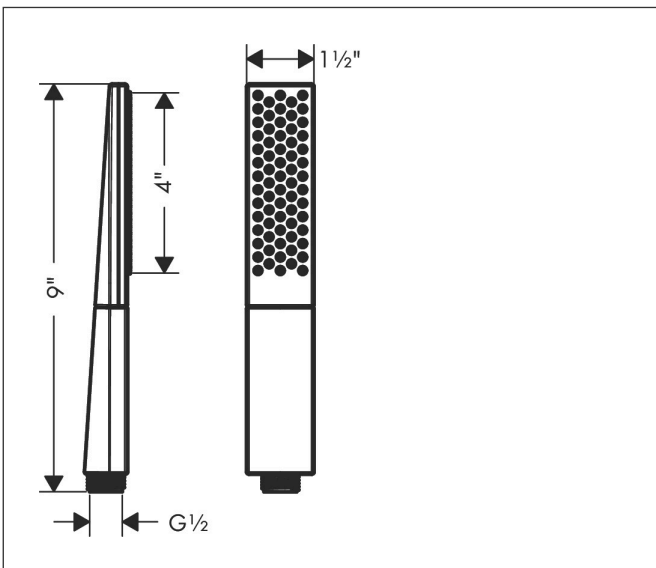

Brand hansgrohe
 Art. Name **Rainfinity** Baton Handshower 100 1-Jet, 1.75 GPM
 Art. Nr. 26867821
 Surface Brushed Nickel
 Pos. 1

Product Picture

Features

- Spray pattern: PowderRain
- Spray disc surface: easy cleanable aluminum spray disc, graphite
- Maximum flow rate (at 3 bar): 6.6 l/min

Drawing

Technology

Spray Types