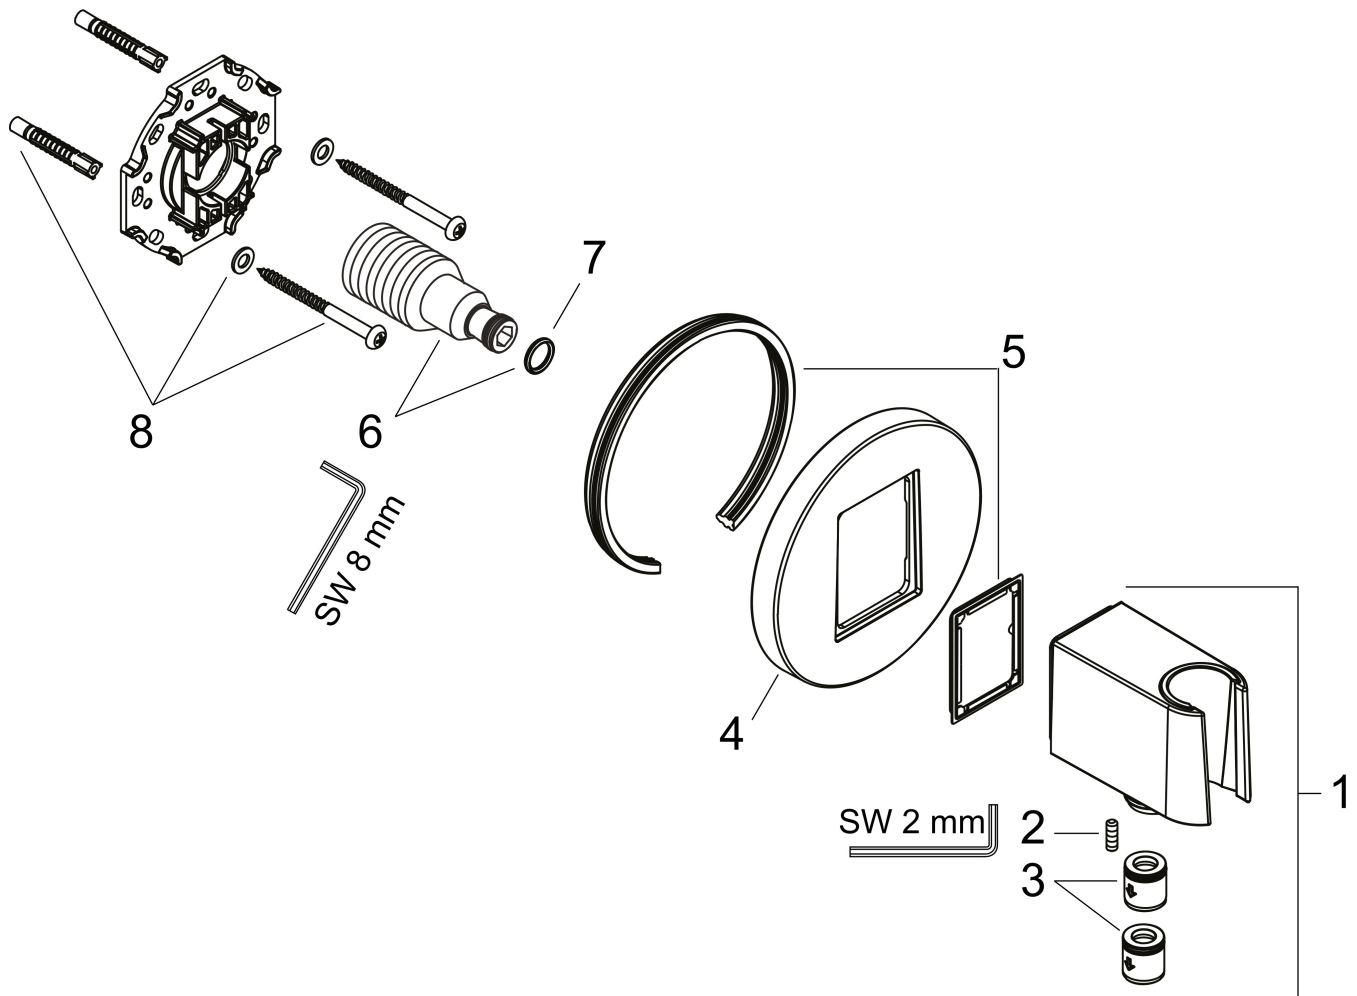

Brand hansgrohe
 Art. Name **FixFit S** Wall Outlet with Handshower Holder
 Art. Nr. 26888991
 Surface Polished Gold Optic
 Pos. 1

Product Picture

Features

- Consists of: wall outlet, escutcheon
- Version: plastic housing with internal water supply made of plastic
- For all Hansgrohe handshowers
- Wall-mounted
- Connection type: 1/2" NPT, 3/4" NPT

Drawing

Brand hansgrohe
Art. Name **FixFit S** Wall Outlet with Handshower Holder
Art. Nr. 26888991
Surface Polished Gold Optic
Pos. 1

Spare Parts Drawings for build year: >06/22

Brand hansgrohe
 Art. Name **FixFit S** Wall Outlet with Handshower Holder
 Art. Nr. 26888991
 Surface Polished Gold Optic
 Pos. 1

Spare parts list for build year: >06/22

Pos.	Description	Article number
1	shower holder, assy	94695990
2	null	93841000
3	set of non return valves DW 15	94074000
4	escutcheon	94696990
5	seal	94694000
6	connecting thread	98933001
7	O-ring 11x2	98127000
8	mounting set	96179000