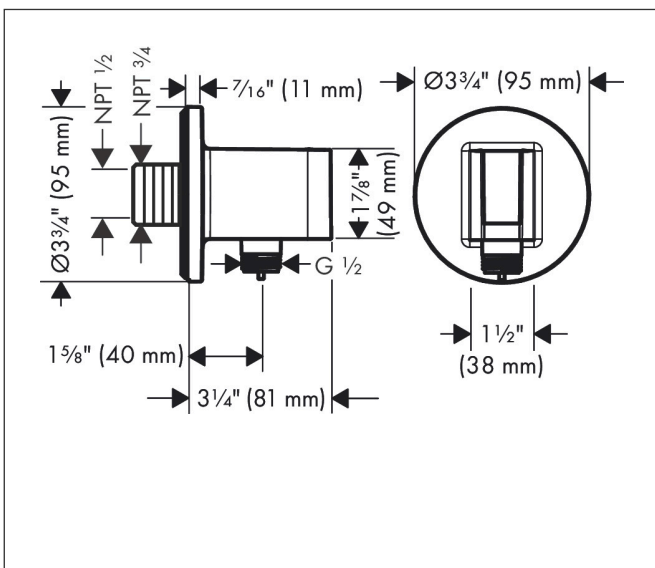

Brand hansgrohe
 Art. Name **FixFit S** Wall Outlet with Handshower Holder
 Art. Nr. 26888991
 Surface Polished Gold Optic
 Pos. 1

Product Picture

Features

- Consists of: wall outlet, escutcheon
- Version: plastic housing with internal water supply made of plastic
- For all Hansgrohe handshowers
- Wall-mounted
- Connection type: 1/2" NPT, 3/4" NPT

Drawing

Brand hansgrohe
Art. Name **FixFit S** Wall Outlet with Handshower Holder
Art. Nr. 26888991
Surface Polished Gold Optic
Pos. 1

Spare Parts Drawings for build year: >06/22

Brand hansgrohe
 Art. Name **FixFit S** Wall Outlet with Handshower Holder
 Art. Nr. 26888991
 Surface Polished Gold Optic
 Pos. 1

Spare parts list for build year: >06/22

Pos.	Description	Article number
1	shower holder, assy	94695990
2	null	93841000
3	set of non return valves DW 15	94074000
4	escutcheon	94696990
5	seal	94694000
6	connecting thread	98933001
7	O-ring 11x2	98127000
8	mounting set	96179000