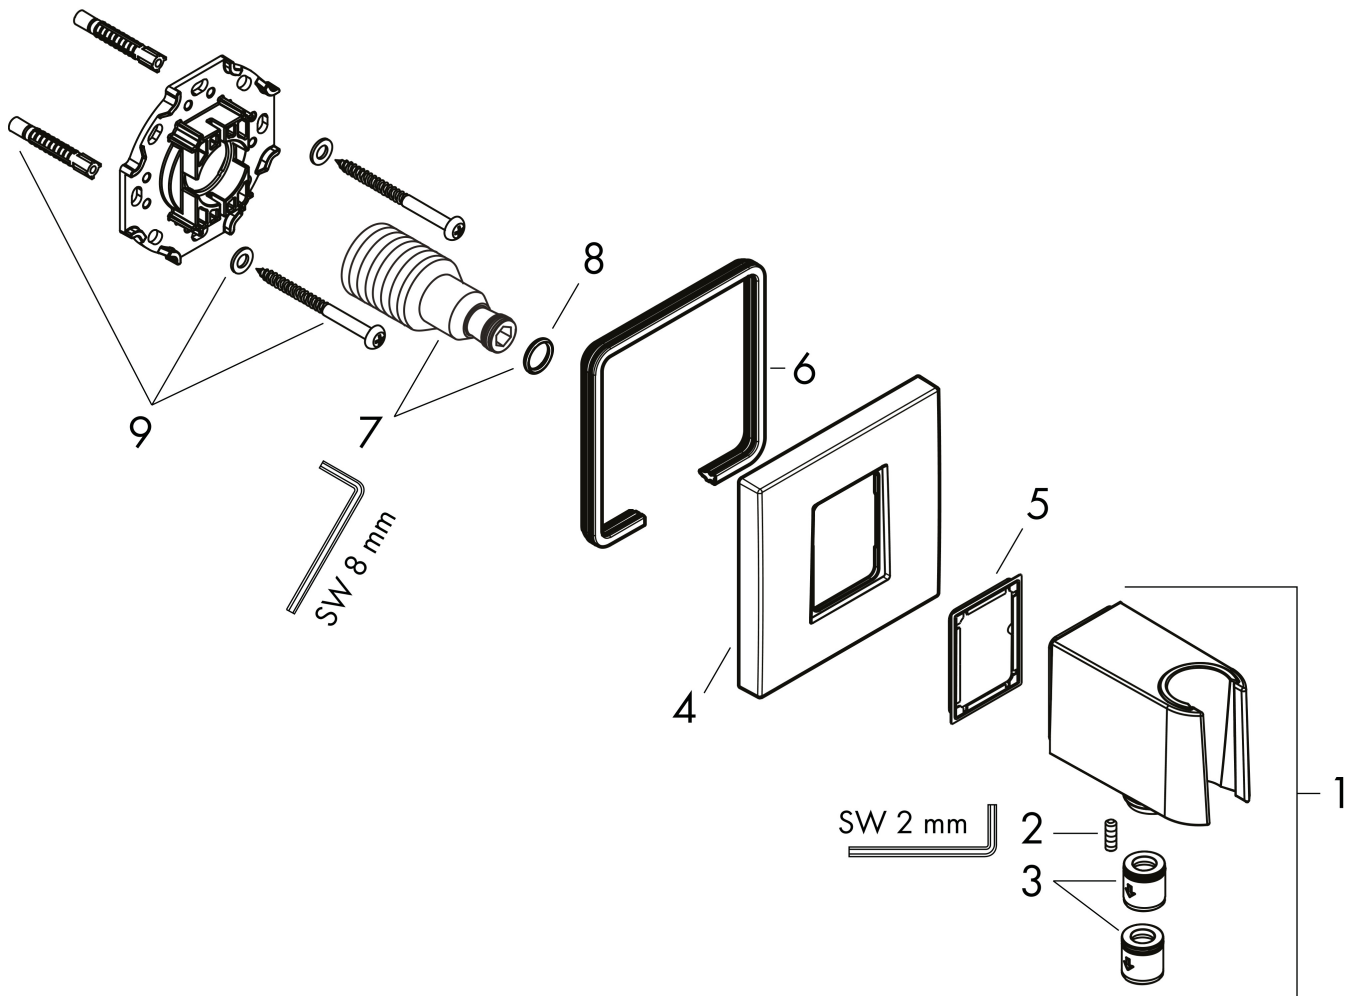

Brand hansgrohe
 Art. Name **FixFit E** Wall Outlet with Handshower Holder
 Art. Nr. 26889991
 Surface Polished Gold Optic
 Pos. 1

Product Picture

Features

- Consists of: wall outlet, escutcheon
- Version: plastic housing with internal water supply made of plastic
- For all Hansgrohe handshowers
- Wall-mounted
- Connection type: 1/2" NPT, 3/4" NPT

Drawing

Brand hansgrohe
Art. Name **FixFit E** Wall Outlet with Handshower Holder
Art. Nr. 26889991
Surface Polished Gold Optic
Pos. 1

Spare Parts Drawings for build year: >01/23

Brand hansgrohe
 Art. Name **FixFit E** Wall Outlet with Handshower Holder
 Art. Nr. 26889991
 Surface Polished Gold Optic
 Pos. 1

Spare parts list for build year: >01/23

Pos.	Description	Article number
1	shower holder, assy	94695990
2	null	93841000
3	set of non return valves DW 15	94074000
4	escutcheon	94693990
5	seal	94694000
6	seal	97530000
7	connecting thread	98933001
8	O-ring 11x2	98127000
9	mounting set	96179000