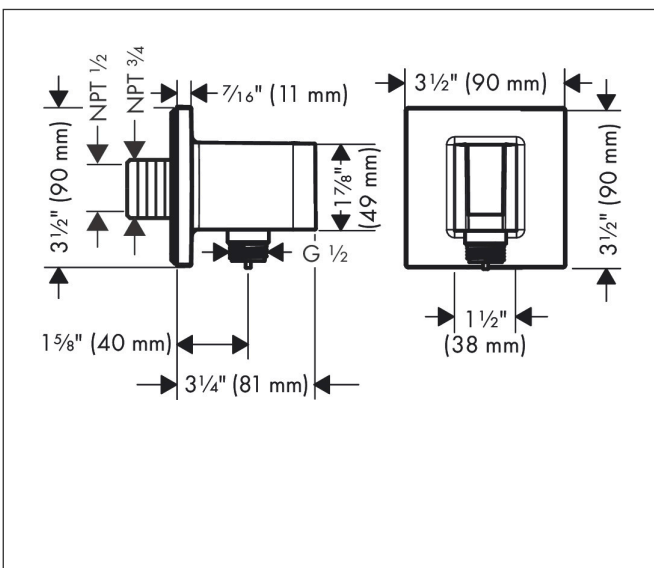

Brand hansgrohe
 Art. Name **FixFit E** Wall Outlet with Handshower Holder
 Art. Nr. 26889991
 Surface Polished Gold Optic
 Pos. 1

Product Picture

Features

- Consists of: wall outlet, escutcheon
- Version: plastic housing with internal water supply made of plastic
- For all Hansgrohe handshowers
- Wall-mounted
- Connection type: 1/2" NPT, 3/4" NPT

Drawing

Brand hansgrohe
Art. Name **FixFit E** Wall Outlet with Handshower Holder
Art. Nr. 26889991
Surface Polished Gold Optic
Pos. 1

Spare Parts Drawings for build year: >01/23

Brand hansgrohe
 Art. Name **FixFit E** Wall Outlet with Handshower Holder
 Art. Nr. 26889991
 Surface Polished Gold Optic
 Pos. 1

Spare parts list for build year: >01/23

Pos.	Description	Article number
1	shower holder, assy	94695990
2	null	93841000
3	set of non return valves DW 15	94074000
4	escutcheon	94693990
5	seal	94694000
6	seal	97530000
7	connecting thread	98933001
8	O-ring 11x2	98127000
9	mounting set	96179000