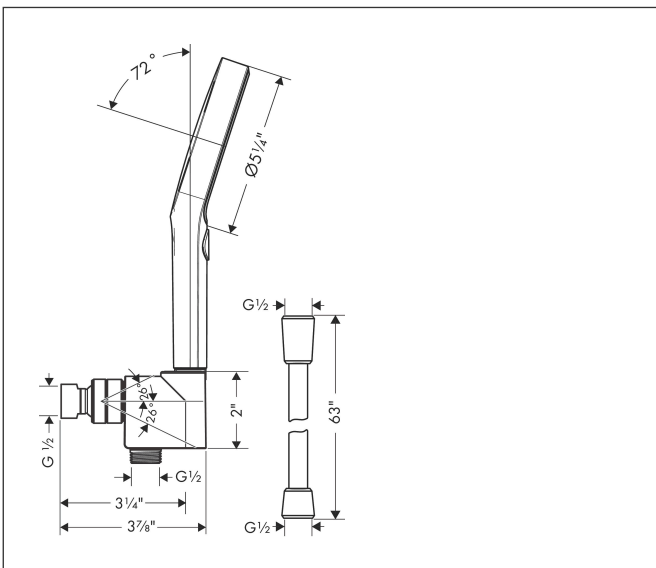

Brand hansgrohe
 Art. Name **Rainfinity** Handshower Set 130 3-Jet PowderRain, 2.5 GPM
 Art. Nr. 26913001
 Surface Chrome
 Pos. 1

Product Picture

Features

- Consists of: Handshower, shower holder, shower hose
- Spray pattern: PowderRain, Intense PowderRain, MonoRain
- Convenient spray selection via Select button
- Maximum flow rate (at 3 bar): 9.5 l/min
- Pivot connector prevents hose from tangling
- Rinseable screen seal

Drawing

Technology

Spray Types