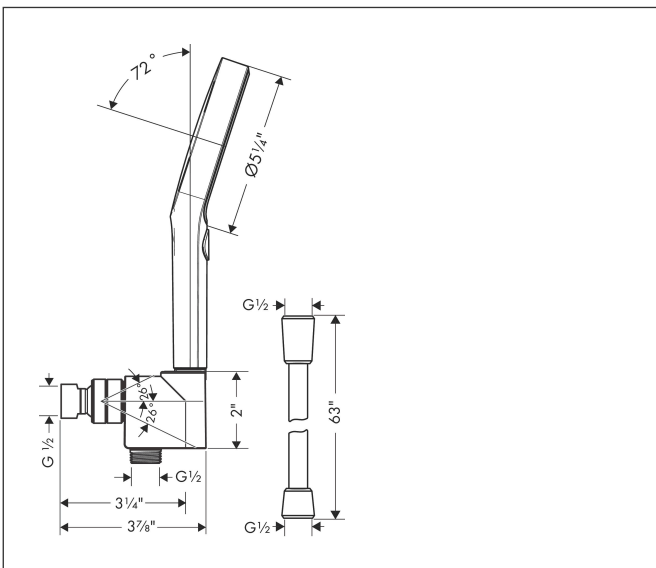

Brand hansgrohe
 Art. Name **Rainfinity** Handshower Set 130 3-Jet PowderRain, 2.5 GPM
 Art. Nr. 26913671
 Surface matte black
 Pos. 1

Product Picture

Drawing

Features

- Consists of: Handshower, shower holder, shower hose
- Spray pattern: PowderRain, Intense PowderRain, MonoRain
- Convenient spray selection via Select button
- Maximum flow rate (at 3 bar): 9.5 l/min
- Pivot connector prevents hose from tangling
- Rinseable screen seal