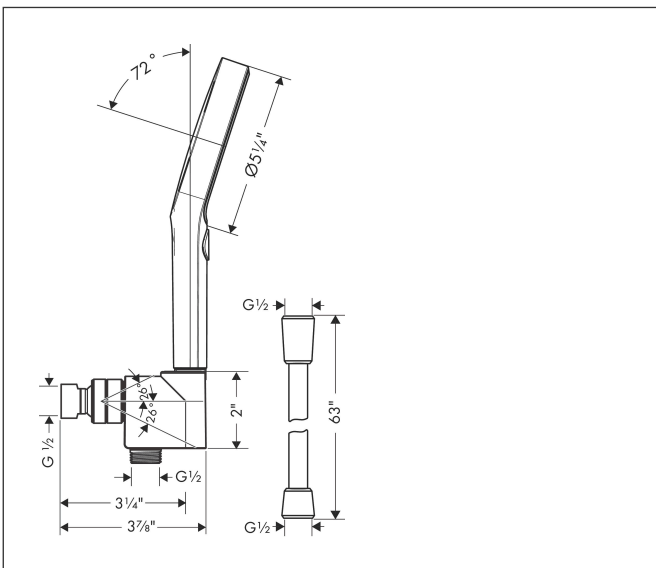

Brand hansgrohe
 Art. Name **Rainfinity** Handshower Set 130 3-Jet PowderRain, 2.5 GPM
 Art. Nr. 26913821
 Surface Brushed Nickel
 Pos. 1

Product Picture

Features

- Consists of: Handshower, shower holder, shower hose
- Spray pattern: PowderRain, Intense PowderRain, MonoRain
- Convenient spray selection via Select button
- Maximum flow rate (at 3 bar): 9.5 l/min
- Pivot connector prevents hose from tangling
- Rinseable screen seal

Drawing

Technology

Spray Types