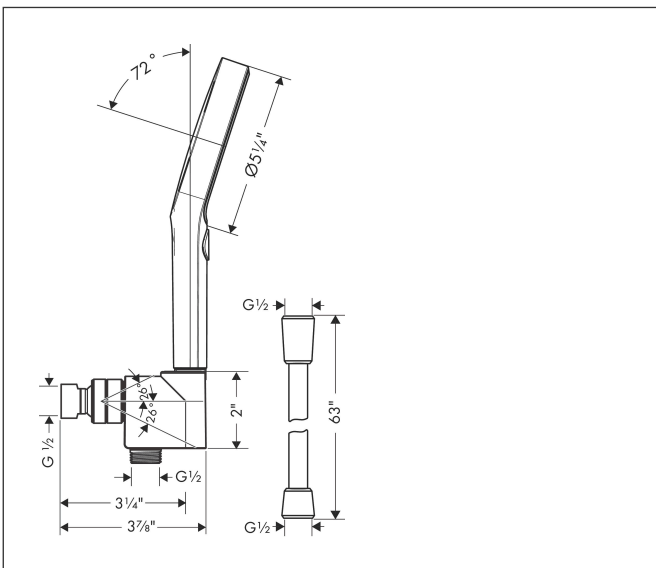

Brand hansgrohe
 Art. Name **Rainfinity** Handshower Set 130 3-Jet PowderRain, 1.75 GPM
 Art. Nr. 26914671
 Surface matte black
 Pos. 1

Product Picture

Features

- Consists of: Handshower, shower holder, shower hose
- Spray pattern: PowderRain, Intense PowderRain, MonoRain
- Convenient spray selection via Select button
- Maximum flow rate (at 3 bar): 6.6 l/min
- Pivot connector prevents hose from tangling
- Metal
- Rinseable screen seal

Drawing

Technology

Spray Types