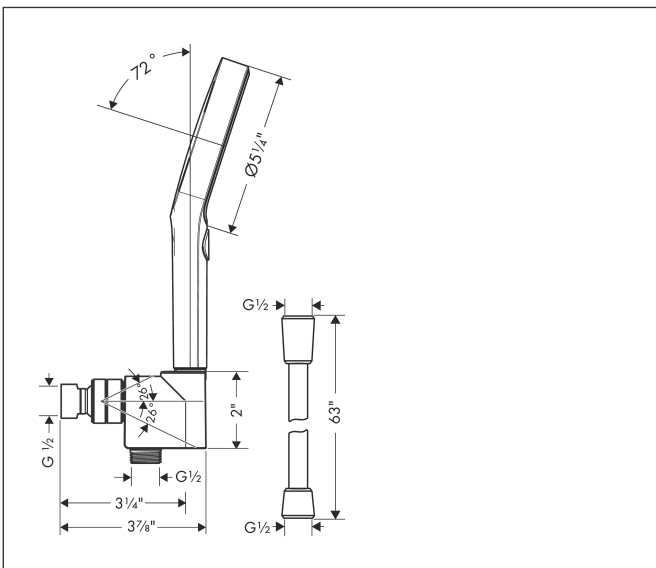

Brand hansgrohe
 Art. Name **Rainfinity** Handshower Set 130 3-Jet PowderRain, 1.75 GPM
 Art. Nr. 26914701
 Surface Matte White
 Pos. 1

Product Picture

Features

- Consists of: Handshower, shower holder, shower hose
- Spray pattern: PowderRain, Intense PowderRain, MonoRain
- Convenient spray selection via Select button
- Maximum flow rate (at 3 bar): 6.6 l/min
- Pivot connector prevents hose from tangling
- Metal
- Rinseable screen seal

Drawing

Technology

Spray Types