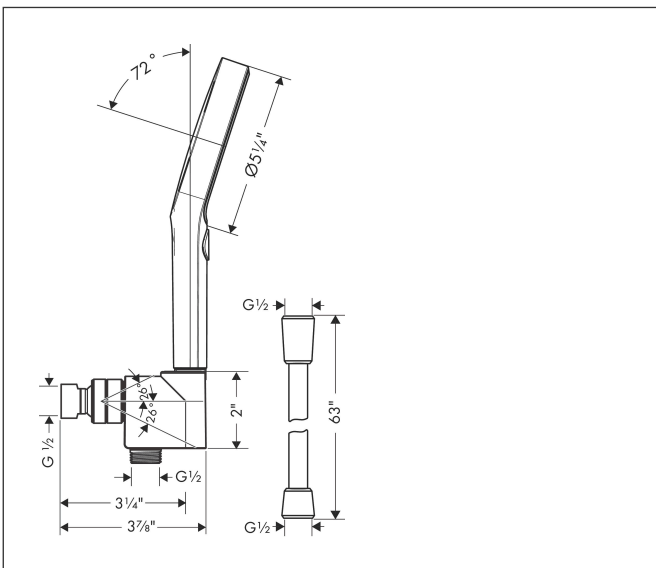

Drawing

Technology

Spray Types