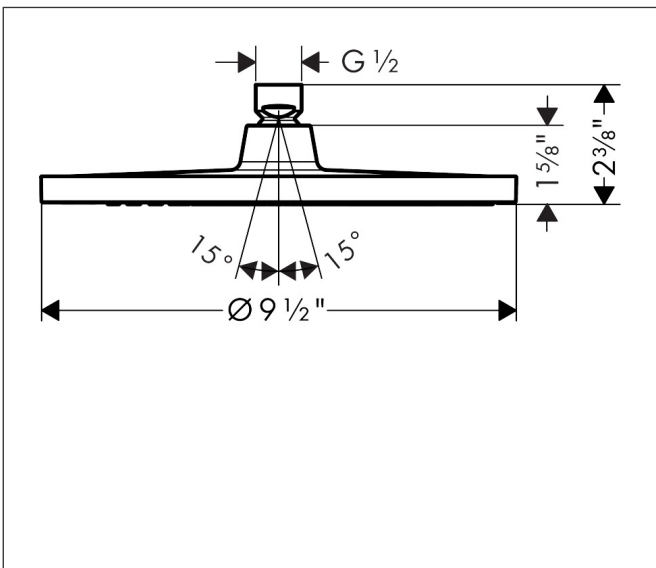

Drawing

Technology

Spray Types