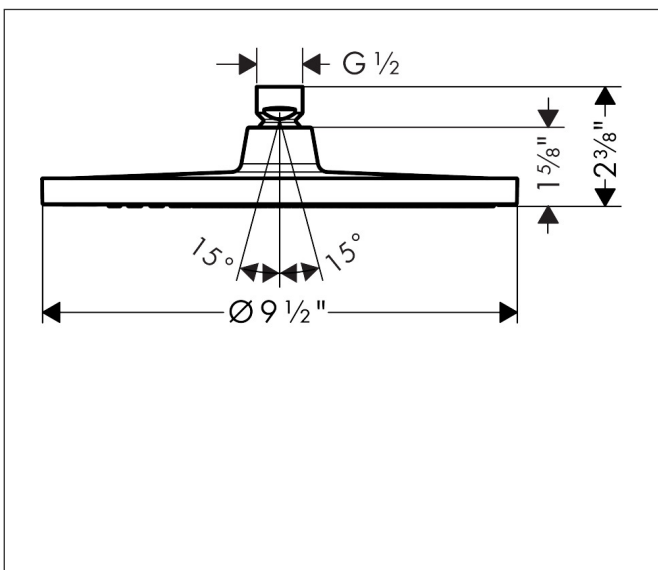

Brand hansgrohe
 Art. Name **Crometta S** Showerhead 240 1-Jet, 1.75 GPM
 Art. Nr. 26918671
 Surface matte black
 Pos. 1

Product Picture

Drawing

Features

- Shower head size: 240 mm
- Spray modes: Rain
- 180 no-clog spray channels
- Spray face finish: Fully-finished matching spray face
- Flow: 1.75 GPM (6.6 L/Min)