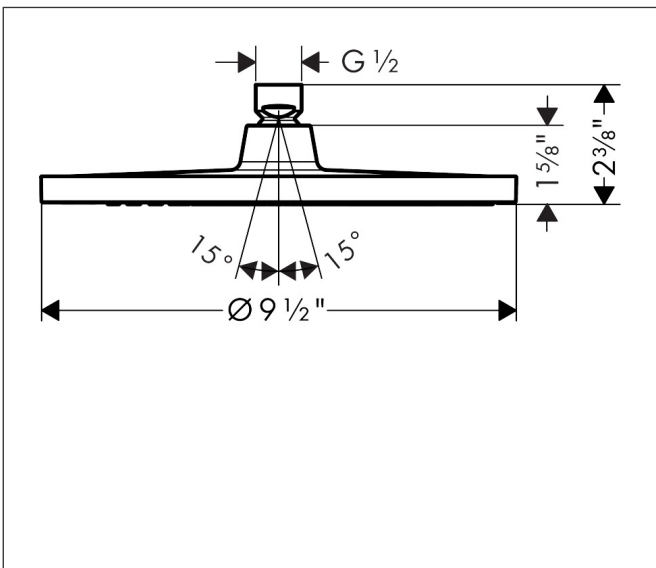

Brand hansgrohe
 Art. Name **Crometta S** Showerhead 240 1-Jet, 1.75 GPM
 Art. Nr. 26918821
 Surface Brushed Nickel
 Pos. 1

Product Picture

Features

- Showerhead size: 240 mm
- Spray pattern: Rain
- Maximum flow rate (at 3 bar): 6.6 l/min
- 180 no-clog spray nozzles
- Spray disc surface: fully finished matching spray face

Drawing

Technology

Spray Types