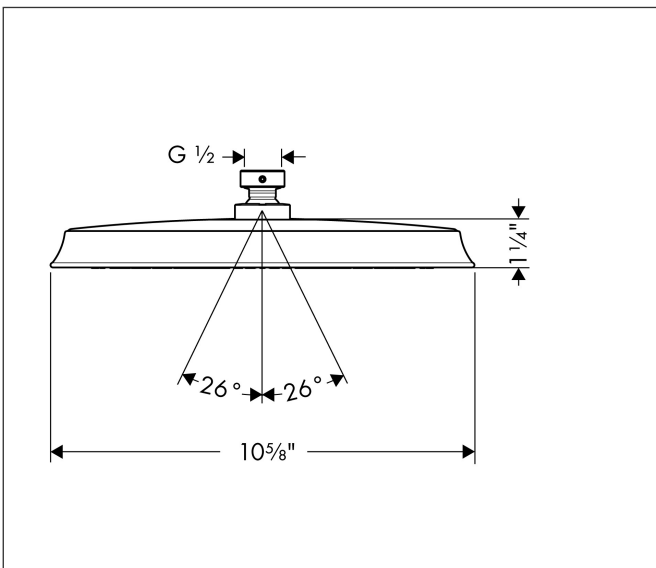

Brand hansgrohe
 Art. Name **Raindance Classic** Showerhead 240 1-Jet PowderRain, 1.75 GPM
 Art. Nr. 26920001
 Surface Chrome
 Pos. 1

Product Picture

Features

- Showerhead size: 240 mm
- Spray pattern: PowderRain
- Maximum flow rate (at 3 bar): 6.6 l/min
- 180 no-clog spray nozzles
- Spray disc surface: fully finished matching spray face

Drawing

Technology

Spray Types