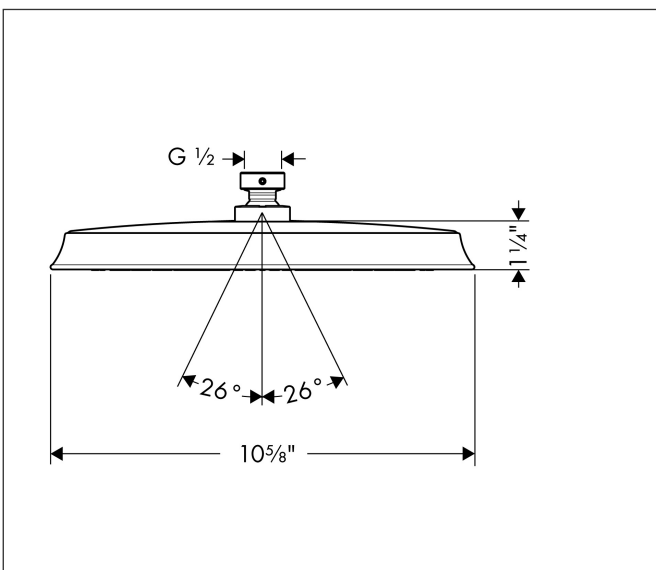

Drawing

Technology

Spray Types