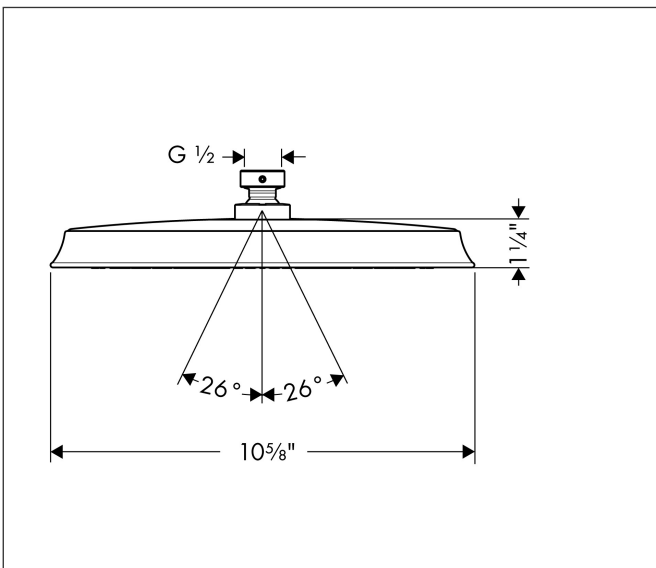

Brand hansgrohe
 Art. Name **Raindance Classic** Showerhead 240 1-Jet PowderRain, 1.75 GPM
 Art. Nr. 26920671
 Surface matte black
 Pos. 1

Product Picture

Features

- Showerhead size: 240 mm
- Spray pattern: PowderRain
- Maximum flow rate (at 3 bar): 6.6 l/min
- 180 no-clog spray nozzles
- Spray disc surface: fully finished matching spray face

Drawing

Technology

Spray Types