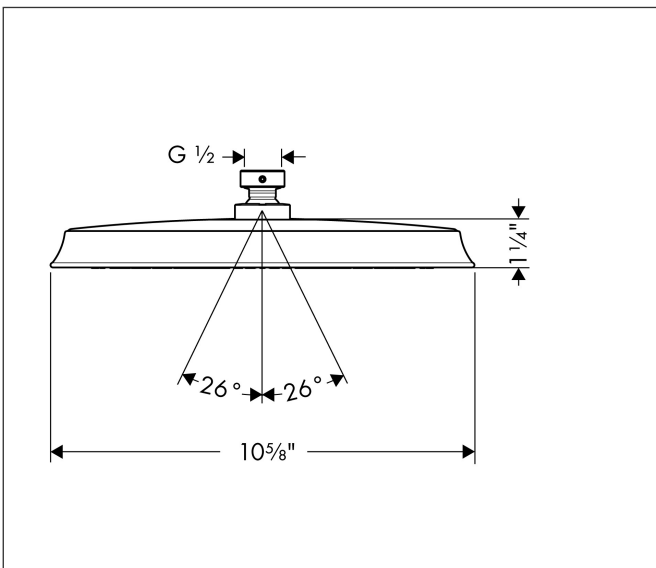

Brand hansgrohe
 Art. Name **Raindance Classic** Showerhead 240 1-Jet PowderRain, 1.75 GPM
 Art. Nr. 26920821
 Surface Brushed Nickel
 Pos. 1

Product Picture

Features

- Showerhead size: 240 mm
- Spray pattern: PowderRain
- Maximum flow rate (at 3 bar): 6.6 l/min
- 180 no-clog spray nozzles
- Spray disc surface: fully finished matching spray face

Drawing

Technology

Spray Types