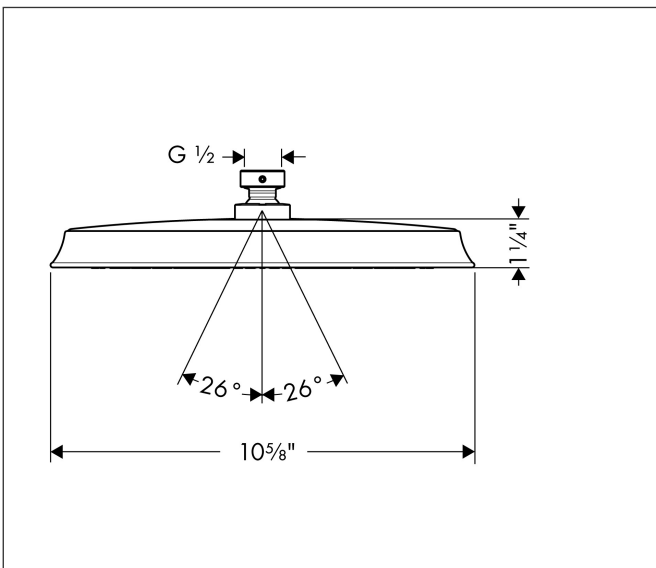

Brand hansgrohe
 Art. Name **Raindance Classic** Showerhead 240 1-Jet PowderRain, 1.75 GPM
 Art. Nr. 26920831
 Surface polished nickel
 Pos. 1

Product Picture

Features

- Showerhead size: 240 mm
- Spray pattern: PowderRain
- Maximum flow rate (at 3 bar): 6.6 l/min
- 180 no-clog spray nozzles
- Spray disc surface: fully finished matching spray face

Drawing

Technology

Spray Types