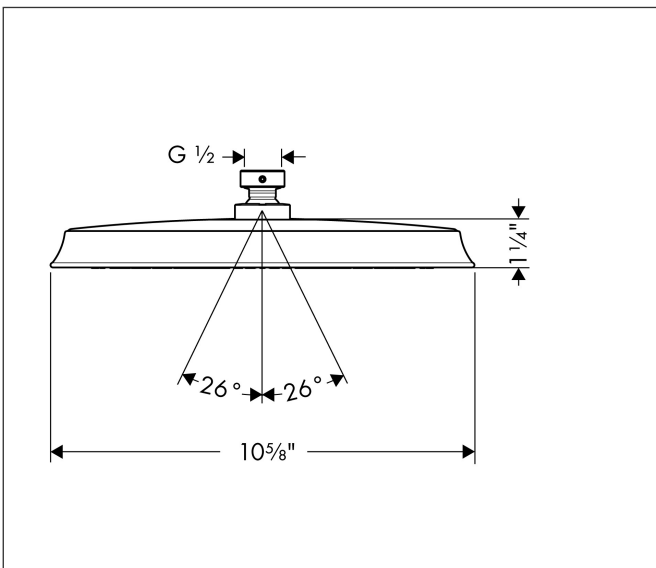

Brand hansgrohe
 Art. Name **Raindance Classic** Showerhead 240 1-Jet PowderRain, 1.75 GPM
 Art. Nr. 26920921
 Surface Rubbed Bronze
 Pos. 1

Product Picture

Features

- Showerhead size: 240 mm
- Spray pattern: PowderRain
- Maximum flow rate (at 3 bar): 6.6 l/min
- 180 no-clog spray nozzles
- Spray disc surface: fully finished matching spray face

Drawing

Technology

Spray Types