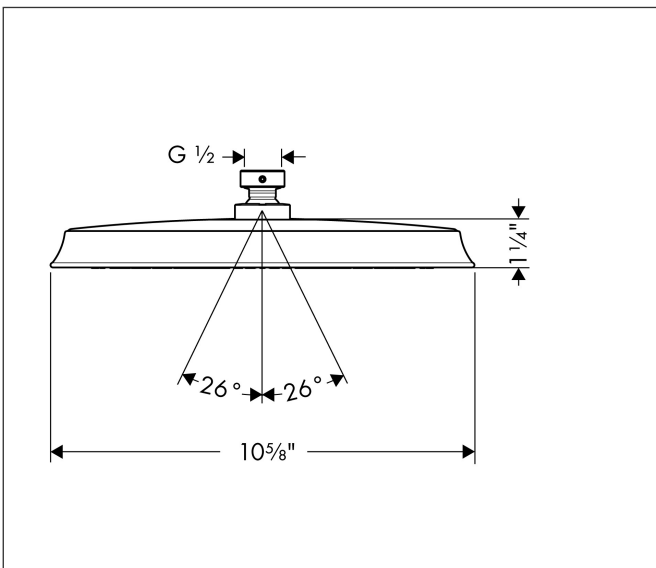

Brand hansgrohe
 Art. Name **Raindance Classic** Showerhead 240 1-Jet PowderRain, 2.5 GPM
 Art. Nr. 26921141
 Surface Brushed Bronze
 Pos. 1

Product Picture

Features

- Showerhead size: 270 mm
- Spray pattern: PowderRain
- Maximum flow rate (at 3 bar): 9.5 l/min
- 180 no-clog spray nozzles
- Spray disc surface: fully finished matching spray face

Drawing

Technology

Spray Types