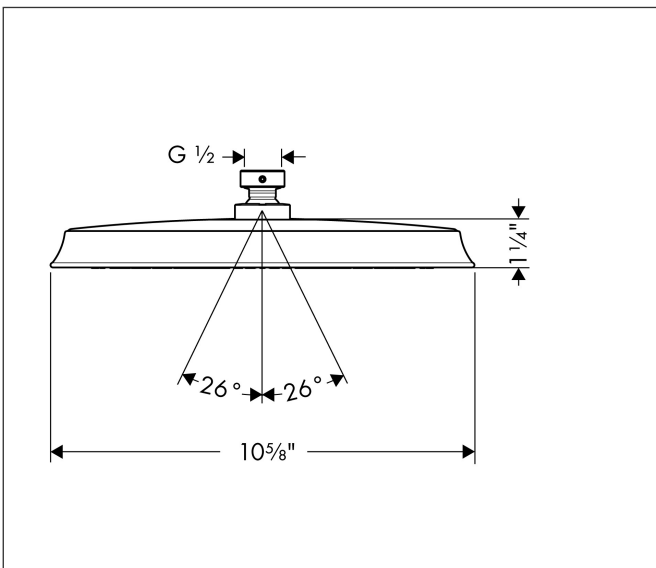

Brand hansgrohe
 Art. Name **Raindance Classic** Showerhead 240 1-Jet PowderRain, 2.5 GPM
 Art. Nr. 26921671
 Surface matte black
 Pos. 1

Product Picture

Features

- Showerhead size: 270 mm
- Spray pattern: PowderRain
- Maximum flow rate (at 3 bar): 9.5 l/min
- 180 no-clog spray nozzles
- Spray disc surface: fully finished matching spray face

Drawing

Technology

Spray Types