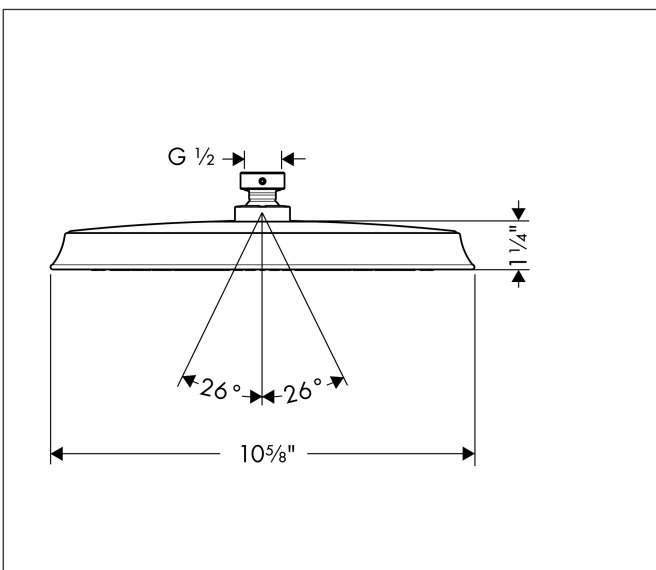

Brand hansgrohe
 Art. Name **Raindance Classic** Showerhead 240 1-Jet PowderRain, 2.5 GPM
 Art. Nr. 26921821
 Surface Brushed Nickel
 Pos. 1

Product Picture

Features

- Showerhead size: 270 mm
- Spray pattern: PowderRain
- Maximum flow rate (at 3 bar): 9.5 l/min
- 180 no-clog spray nozzles
- Spray disc surface: fully finished matching spray face

Drawing

Technology

Spray Types