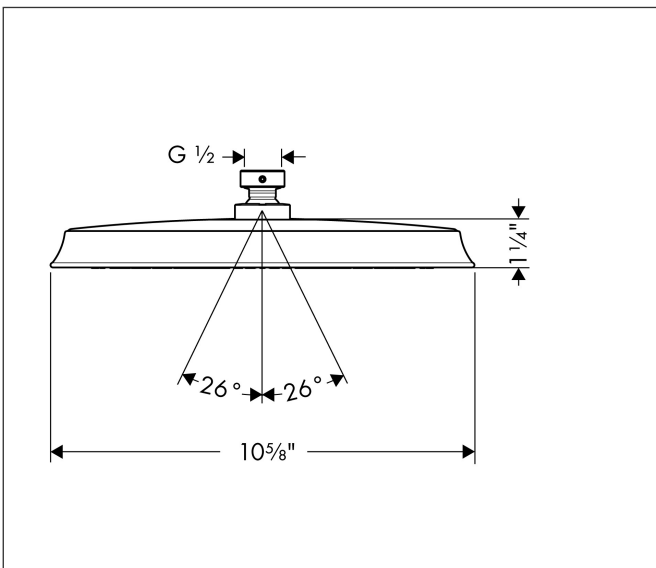

Brand hansgrohe
 Art. Name **Raindance Classic** Showerhead 240 1-Jet PowderRain, 2.5 GPM
 Art. Nr. 26921831
 Surface polished nickel
 Pos. 1

Product Picture

Features

- Showerhead size: 270 mm
- Spray pattern: PowderRain
- Maximum flow rate (at 3 bar): 9.5 l/min
- 180 no-clog spray nozzles
- Spray disc surface: fully finished matching spray face

Drawing

Technology

Spray Types