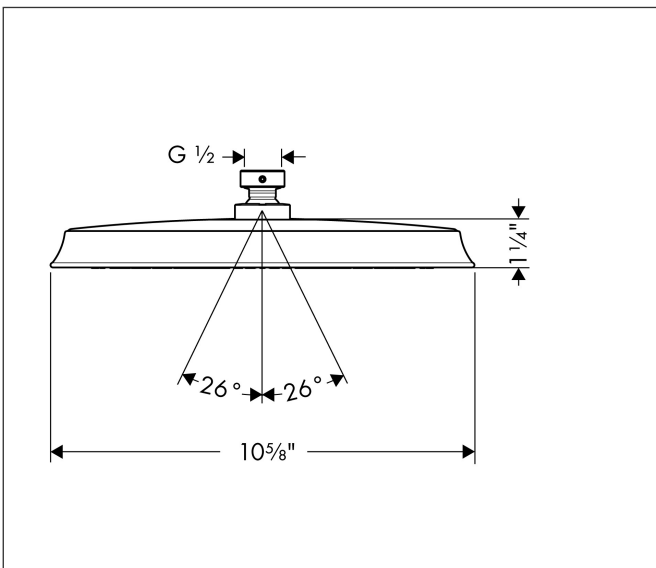

Brand hansgrohe
 Art. Name **Raindance Classic** Showerhead 240 1-Jet PowderRain, 2.5 GPM
 Art. Nr. 26921921
 Surface Rubbed Bronze
 Pos. 1

Product Picture

Features

- Showerhead size: 270 mm
- Spray pattern: PowderRain
- Maximum flow rate (at 3 bar): 9.5 l/min
- 180 no-clog spray nozzles
- Spray disc surface: fully finished matching spray face

Drawing

Technology

Spray Types