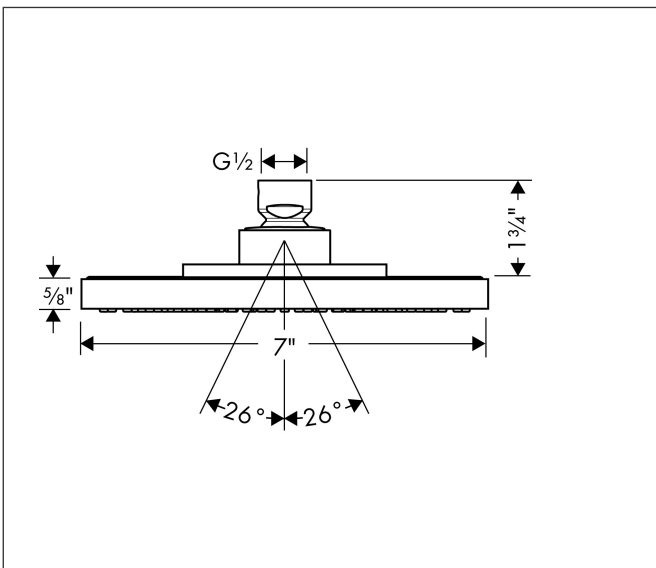

Brand hansgrohe
 Art. Name **Raindance S** Showerhead 180 1-Jet Rain, 2.5 GPM
 Art. Nr. 26922821
 Surface Brushed Nickel
 Pos. 1

Product Picture

Features

- Showerhead size: 180 mm
- Spray pattern: Rain
- Maximum flow rate (at 3 bar): 9.5 l/min
- 107 no-clog spray nozzles
- Spray disc surface: fully finished matching spray face

Drawing

Technology

Spray Types