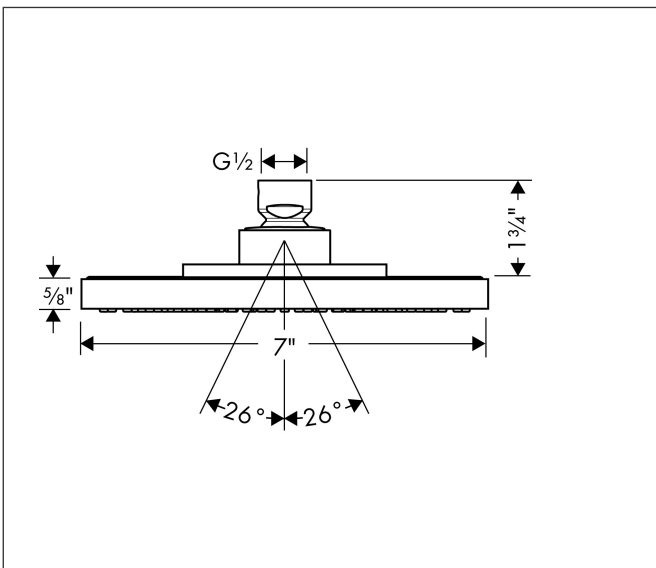

Brand hansgrohe
 Art. Name **Raindance S** Showerhead 180 1-Jet Rain, 1.75 GPM
 Art. Nr. 26923821
 Surface Brushed Nickel
 Pos. 1

Product Picture

Features

- Showerhead size: 180 mm
- Spray pattern: Rain
- Maximum flow rate (at 3 bar): 6.6 l/min
- 107 no-clog spray nozzles
- Spray disc surface: fully finished matching spray face

Drawing

Technology

Spray Types