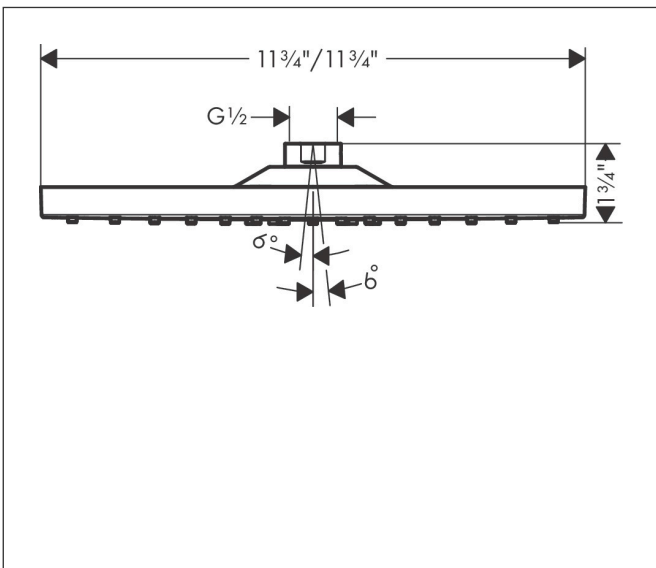

Brand hansgrohe
 Art. Name **Raindance E** Showerhead 300 1-Jet, 2.5 GPM
 Art. Nr. 26926341
 Surface Brushed Black Chrome
 Pos. 1

Product Picture

Features

- Showerhead size: 300 x 300 mm
- Spray pattern: Rain
- Maximum flow rate (at 3 bar): 9.5 l/min
- Spray disc surface: fully finished matching spray face
- Spray disc removable for cleaning

Drawing

Technology

Spray Types