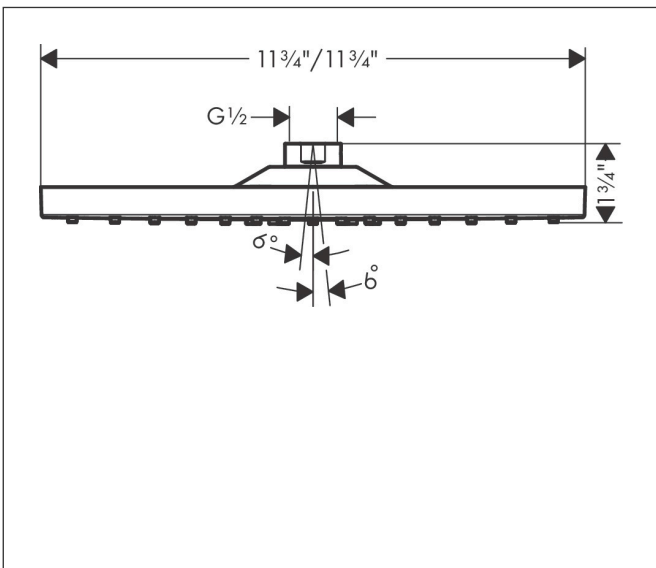

Brand hansgrohe
 Art. Name **Raindance E** Showerhead 300 1-Jet, 2.5 GPM
 Art. Nr. 26926671
 Surface matte black
 Pos. 1

Product Picture

Features

- Showerhead size: 300 x 300 mm
- Spray pattern: Rain
- Maximum flow rate (at 3 bar): 9.5 l/min
- Spray disc surface: fully finished matching spray face
- Spray disc removable for cleaning

Drawing

Technology

Spray Types