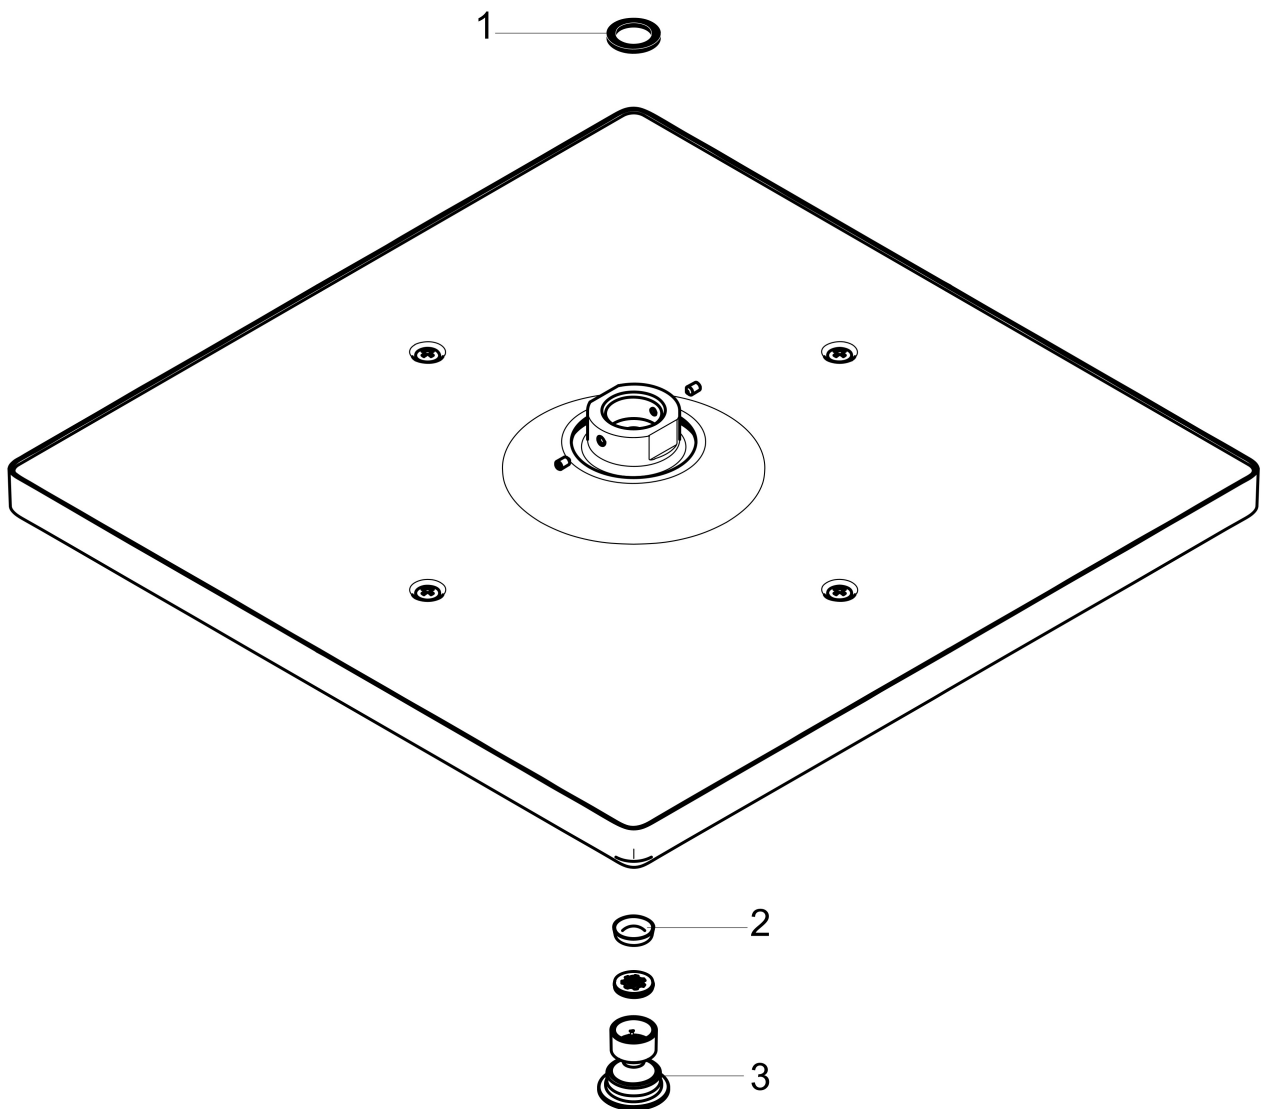

Brand hansgrohe
Art. Name **Raindance E** Showerhead 300 1-Jet, 2.5 GPM
Art. Nr. 26926701
Surface Matte White
Pos. 1

Spare Parts Drawings for build year: >06/21

Brand hansgrohe
Art. Name **Raindance E** Showerhead 300 1-Jet, 2.5 GPM
Art. Nr. 26926701
Surface Matte White
Pos. 1

Spare parts list for build year: >06/21

Pos.	Description	Article number
1	seal	98058000
2	filter	93128000
3	O-ring 15x2	98163000