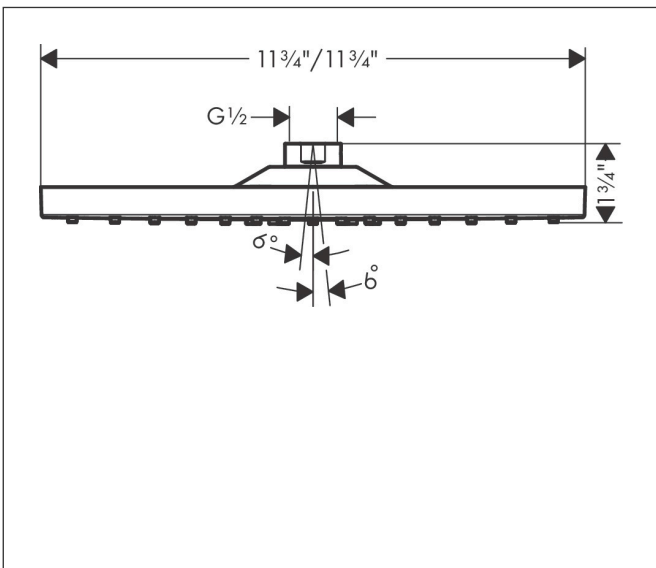

Drawing

Technology

Spray Types